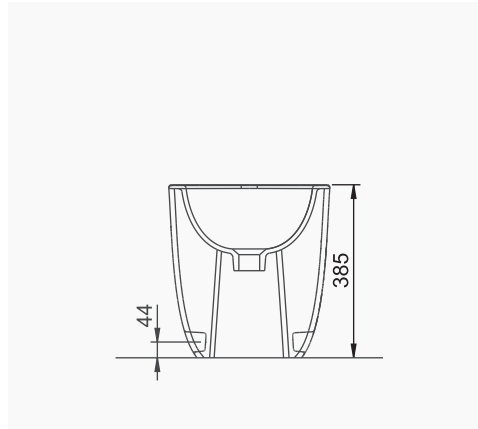

A037001
OCEAN PLUS YERDEN BİDE
OCEAN PLUS BTW BIDET