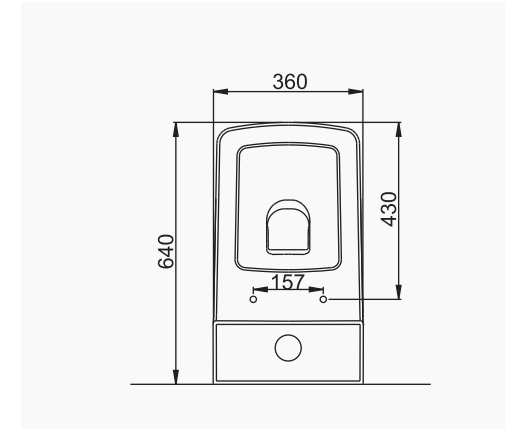

# LUNA

**A062001**  
**LUNA TEZGAH ÜSTÜ LAVABO (65cm)**  
*LUNA COUNTERTOP WASHBASIN (65cm)*

**MOBİLYA KULLANIMINA VE DUVARA MONTAJA UYGUN. TEZGAH ÜZERİNE UYUMLU.**  
*SUITABLE FOR USING WITH BATHROOM FURNITURES AND WALL MOUNTING. CAN BE USED AS COUNTERTOP.*