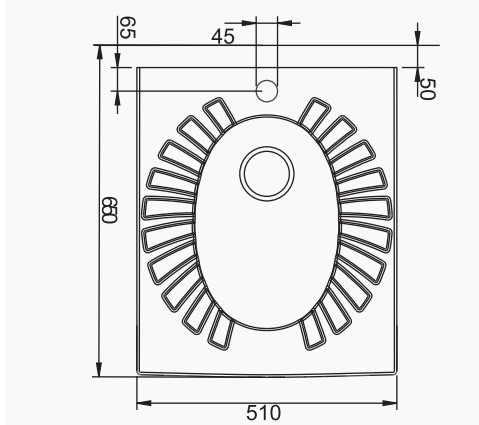

GÜNEŞ TİPİ HELA TAŞI ÜSTTEN YIKAMA GİRİŞLİ
TOP FLUSH INLET SUN SQUATTING PAN