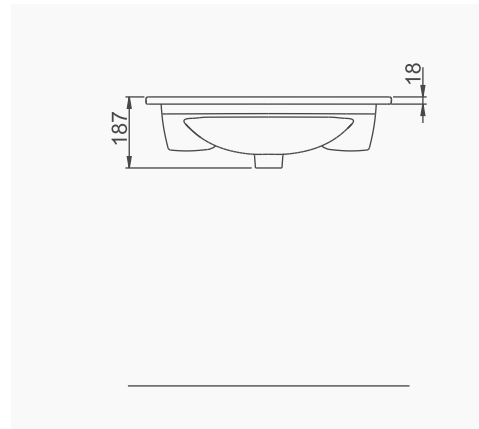

# LUNA

**A063011**  
LUNA YARIM TEZGAH LAVABO (65cm)  
LUNA SEMI-RECESSED WASHBASIN (65cm)

MOBİLYA KULLANIMINA VE DUVARA MONTAJA UYGUN.  
SUITABLE FOR USING WITH BATHROOM FURNITURES  
AND WALL MOUNTING.