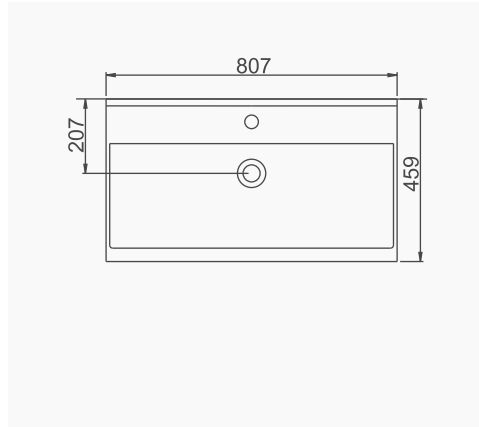

A062102
LUNA TEZGAH LAVABO (80cm)
LUNA THICK BELTED RECTANGULAR WASHBASIN (80cm)

MOBİLYA KULLANIMINA VE DUVARA MONTAJA UYGUN. TEZGAH ÜZERİNE UYUMLU.
SUITABLE FOR USING WITH BATHROOM FURNITURES AND WALL MOUNTING. CAN BE USED AS COUNTERTOP.