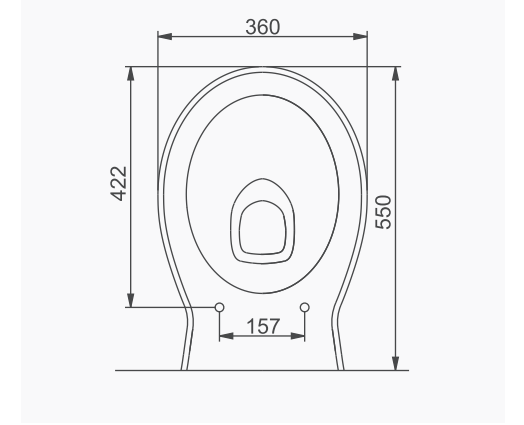

VOLCANO

A027020
VOLCANO ASMA BİDE
VOLCANO WALL-HUNG BIDET