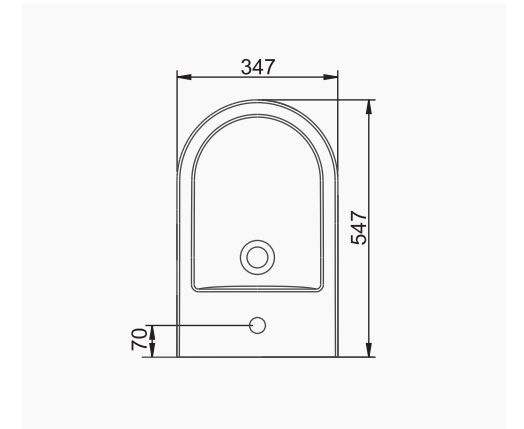

A037001
OCEAN PLUS YERDEN BİDE
OCEAN PLUS BTW BIDET