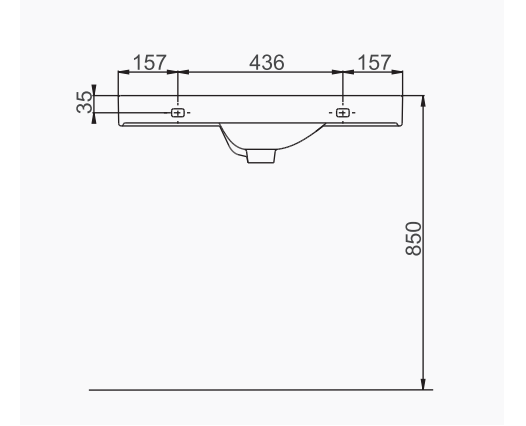

ARCHITECT

A083017
ARCHITECT I
ARCHITECT I

MOBİLYA KULLANIMINA VE DUVARA MONTAJA UYGUN.
SUITABLE FOR USING WITH BATHROOM FURNITURES
AND WALL MOUNTING.