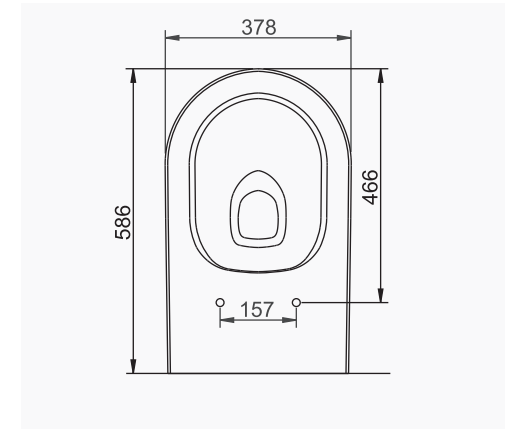

TERRA **YERDEN TEK PARÇA** KLOZET /TERRA *SINGLE BTW* WC PAN

A011031 KLOZET / WC PAN

A010011 YAVAŞ KAPANIR İNCE KAPAK / *SLOW CLOSE SLIM SEAT & COVER*

A011032

WC PAN

WITHOUT BIDET FUNCTION