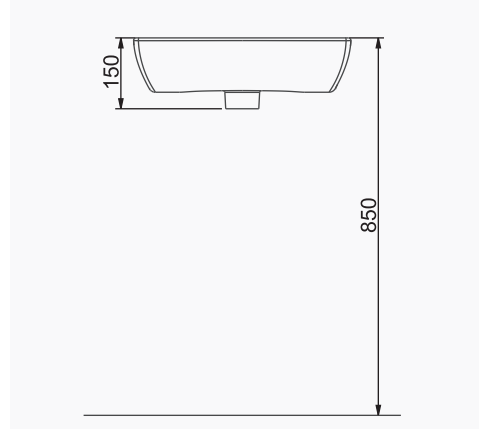

# TEK PARÇA ÜRÜNLER / STAND-ALONE PRODUCTS

**28X35 CM LAVABO**  
28x35 cm WASHBASIN

**DUVARA MONTAJA UYGUN.**  
SUITABLE FOR WALL MOUNTING.

**28X45 CM LAVABO**  
28x45 cm WASHBASIN

**DUVARA MONTAJA UYGUN.**  
SUITABLE FOR WALL MOUNTING.