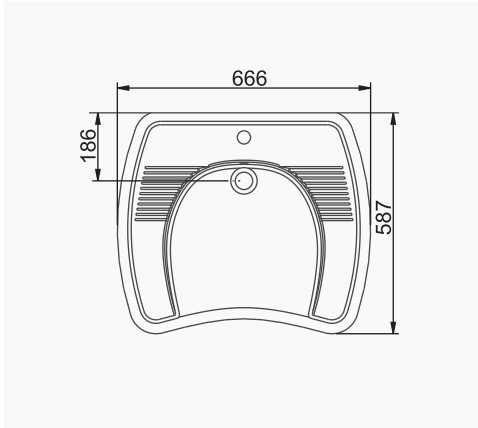

A052067
BEDENSEL ENGELLİ LAVABO
DISABLED WASHBASIN