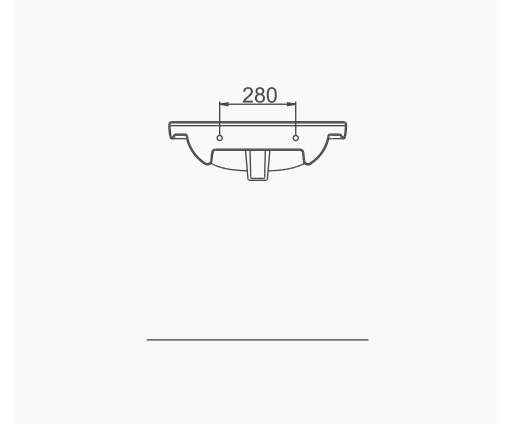

VOLCANO

A023050
VOLCANO LAVABO (65cm)
VOLCANO WASHBASIN WITH SHELF (65cm)

MOBİLYA KULLANIMINA VE DUVARA MONTAJA UYGUN.
SUITABLE FOR USING WITH BATHROOM FURNITURES
AND WALL MOUNTING.