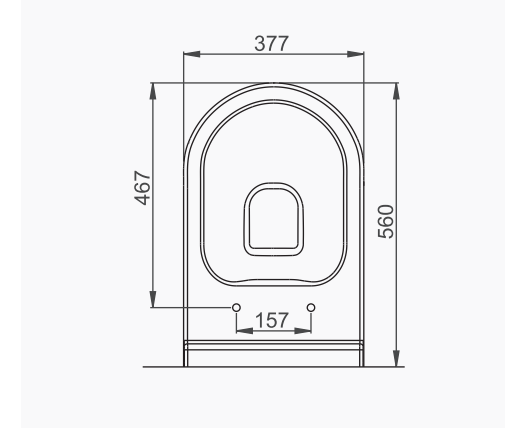

TERRA

TERRA **RIM-OUT** ASMA KLOZET /TERRA *RIM-OUT* WALL-HUNG WC PAN

A011111 KLOZET / WC PAN

A010011 YAVAŞ KAPANIR İNCE KAPAK / *SLOW CLOSE SLIM SEAT & COVER*

A011112

WC PAN

WITHOUT BIDET FUNCTION