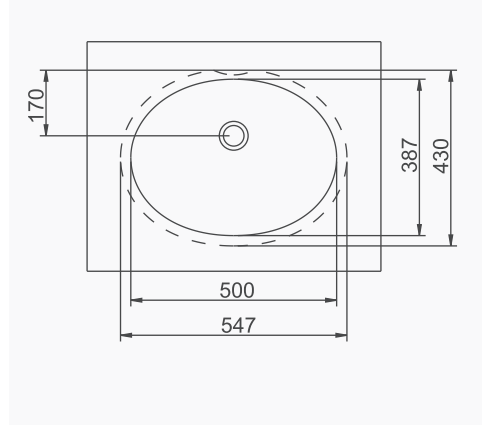

TEK PARÇA ÜRÜNLER / STAND-ALONE PRODUCTS

A053011
TEZGAHALTI OVAL LAVABO (55 cm)
UNDERCOUNTER OVAL WASHBASIN (55 cm)

TEZGAHALTI KULLANIMINA UYGUN.
CAN BE USED AS UNDERCOUNTER.