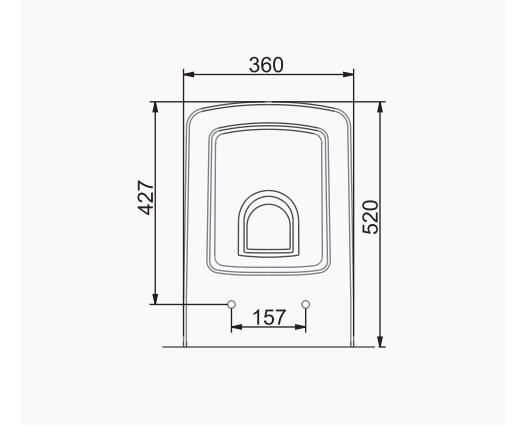

SILVA

A041041
WC PAN
WITHOUT BIDET FUNCTION