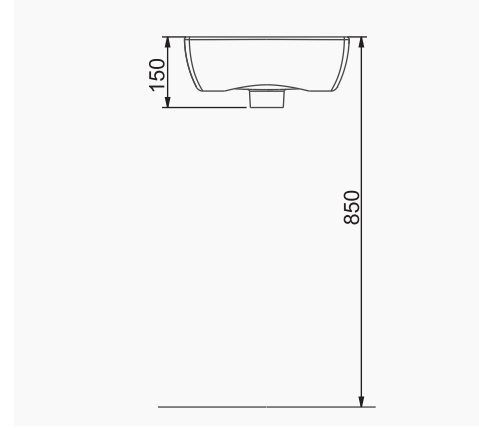

TEK PARÇA ÜRÜNLER / STAND-ALONE PRODUCTS

28X35 CM LAVABO
28x35 cm WASHBASIN

DUVARA MONTAJA UYGUN.
SUITABLE FOR WALL MOUNTING.