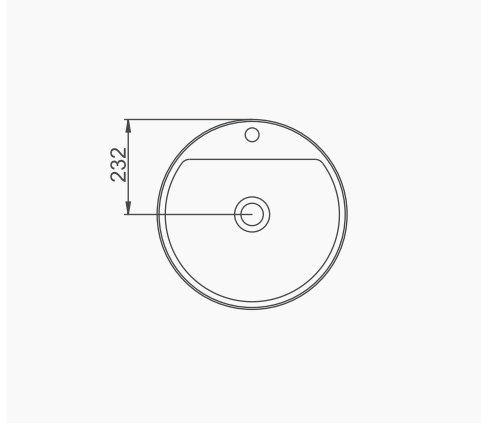

AQUA

A074002
AQUA TEZGAH ÜSTÜ YUVARLAK LAVABO (Ø46cm)
AQUA COUNTERTOP ROUND WASHBASIN (Ø46cm)

MOBİLYA KULLANIMINA UYGUN. TEZGAH ÜZERİNE UYUMLU.
SUITABLE FOR USING WITH BATHROOM FURNITURES.
CAN BE USED AS COUNTERTOP.