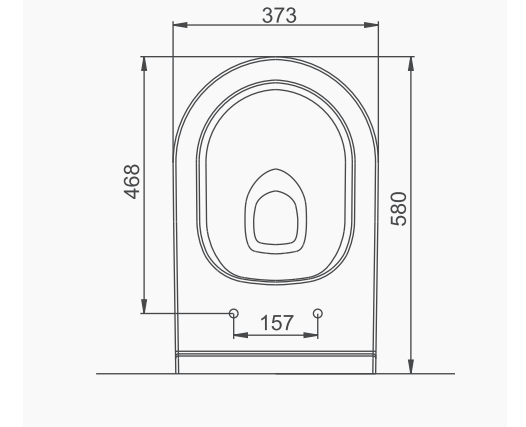

TERRA ASMA KLOZET /TERRA WALL-HUNG WC PAN

A011101 KLOZET / WC PAN

A010011 YAVAŞ KAPANIR İNCE KAPAK / SLOW CLOSE SLIM SEAT & COVER

A011102

WC PAN

WITHOUT BIDET FUNCTION