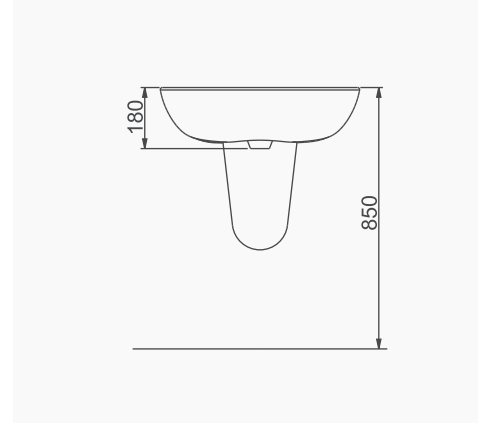

VOLCANO

A023001 VOLCANO LAVABO (58cm) / VOLCANO WASHBASIN (58cm)
A014101 TERRA-VOLCANO ORTAK YARIM AYAK / TERRA-VOLCANO COMMON SEMI PEDESTAL

DUVARA MONTAJA UYGUN
KOLON VE YARIM AYAK İLE UYUMLU.
SUITABLE FOR WALL MOUNTING AND USING WITH
SEMI PEDESTAL AND FULL PEDESTAL.