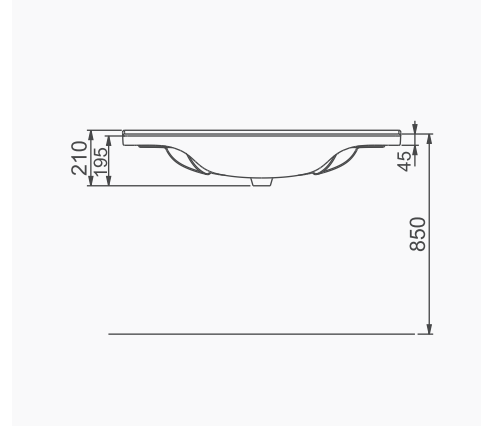

VOLCANO

AO24020
VOLCANO LAVABO (105cm)
VOLCANO WASHBASIN WITH SHELF (105 cm)

MOBİLYA KULLANIMINA VE DUVARA MONTAJA UYGUN.
*SUITABLE FOR USING WITH BATHROOM FURNITURES
AND WALL MOUNTING.*