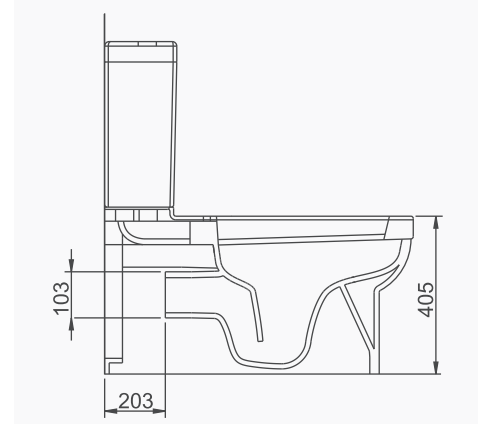

TERRA

TERRA DUVARA TAM DAYALI KLOZET /TERRA BTW CLOSE-COUPLED WC

A011001 KLOZET / WC PAN

A015001 REZERVUAR (iç Takımlı) / CISTERN (Flush Mechanism Inside)

A010011 YAVAŞ KAPANIR İNCE KAPAK / SLOW CLOSE SLIM SEAT & COVER

A011002

WC PAN

WITHOUT BIDET FUNCTION