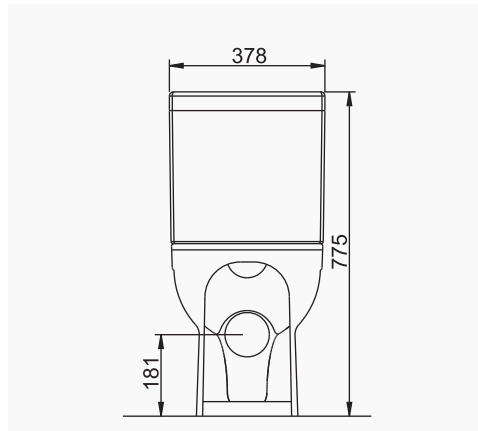

# ÖZGÜN UNIQUE

**A043001**  
**SILVA KALIN BANT LAVABO (56cm)**  
*SILVA THICK BELTED OVAL WASHBASIN (56cm)*

**MOBİLYA KULLANIMINA VE DUVARA MONTAJA UYGUN. TEZGAH ÜZERİNE UYUMLU.**  
*SUITABLE FOR USING WITH BATHROOM FURNITURES AND WALL MOUNTING. CAN BE USED AS COUNTERTOP.*