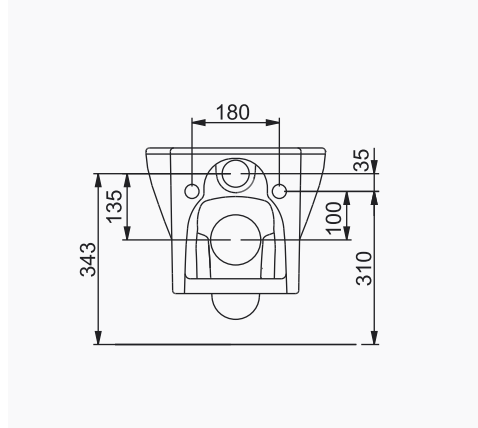

VOLCANO

VOLCANO RIM-OUT ASMA KLOZET / VOLCANO RIM-OUT WALL-HUNG WC PAN
A021111 KLOZET / WC PAN
A020011 YAVAŞ KAPANIR İNCE KAPAK / SLOW CLOSE SLIM SEAT & COVER