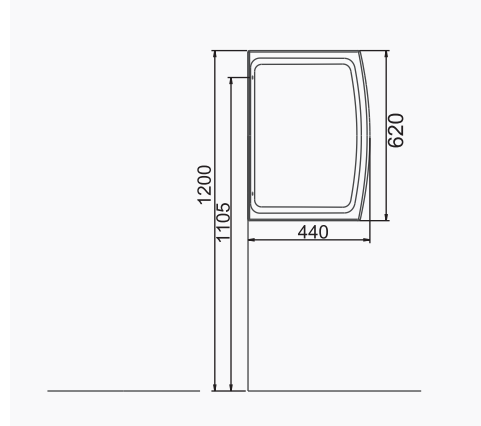

A058001
PİSUVAR ARA BÖLME
SEPERATOR