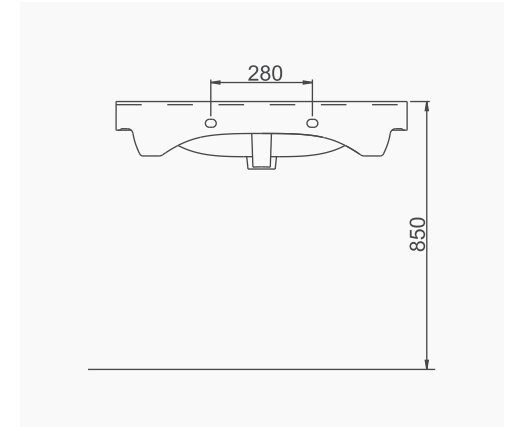

A062102
LUNA TEZGAH LAVABO (80cm)
LUNA THICK BELTED RECTANGULAR WASHBASIN (80cm)

MOBİLYA KULLANIMINA VE DUVARA MONTAJA UYGUN. TEZGAH ÜZERİNE UYUMLU.
SUITABLE FOR USING WITH BATHROOM FURNITURES AND WALL MOUNTING. CAN BE USED AS COUNTERTOP.