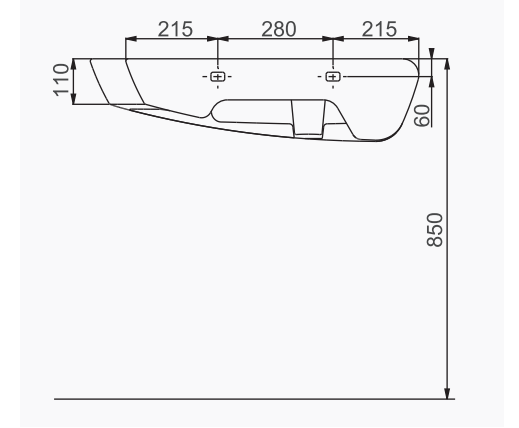

ARCHITECT

A083015
ARCHITECT III
ARCHITECT III

MOBİLYA KULLANIMINA VE DUVARA MONTAJA UYGUN.
SUITABLE FOR USING WITH BATHROOM FURNITURES
AND WALL MOUNTING.