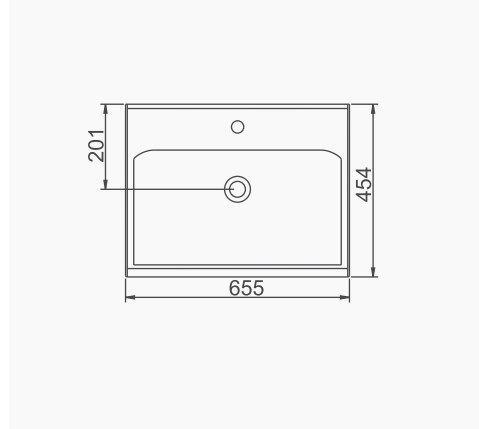

# LUNA

**A063011**  
LUNA YARIM TEZGAH LAVABO (65cm)  
LUNA SEMI-RECESSED WASHBASIN (65cm)

MOBİLYA KULLANIMINA VE DUVARA MONTAJA UYGUN.  
SUITABLE FOR USING WITH BATHROOM FURNITURES  
AND WALL MOUNTING.