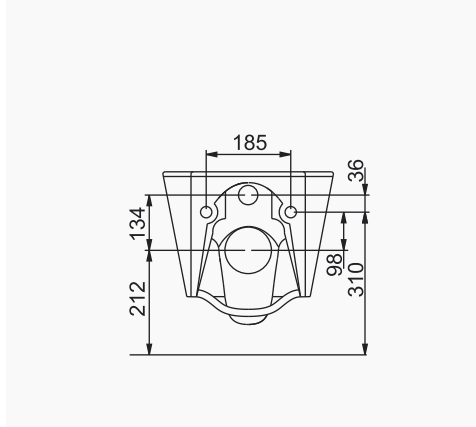

VOLCANO ASMA KLOZET /VOLCANO WALL-HUNG WC PAN
A021101 KLOZET / WC PAN
A020011 YAVAŞ KAPANIR İNCE KAPAK / SLOW CLOSE SLIM SEAT & COVER

A021102
WC PAN
WITHOUT BIDET FUNCTION