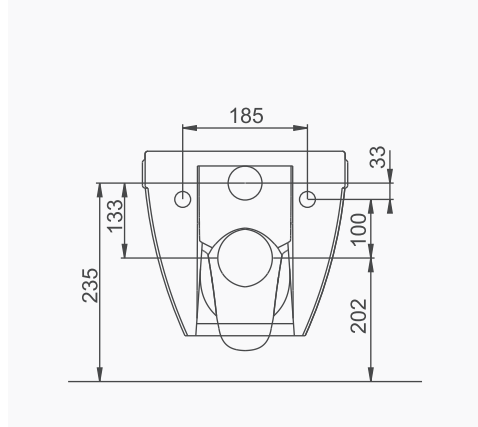

TERRA ASMA KLOZET /TERRA WALL-HUNG WC PAN

A011101 KLOZET / WC PAN

A010011 YAVAŞ KAPANIR İNCE KAPAK / SLOW CLOSE SLIM SEAT & COVER

A011102

WC PAN

WITHOUT BIDET FUNCTION