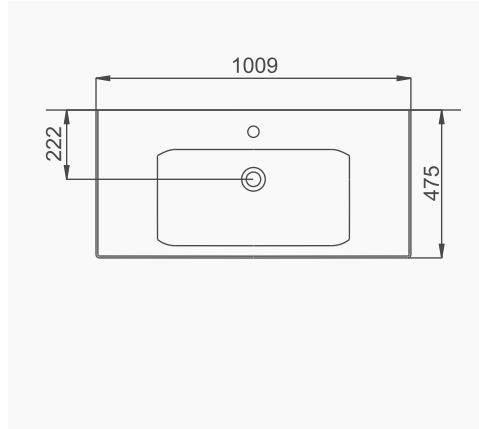

A063203
LUNA FLAT LAVABO (100cm)
LUNA WASHBASIN WITH FLAT SHELF (100cm)

MOBİLYA KULLANIMINA VE DUVARA MONTAJA UYGUN. TEZGAH ÜZERİNE UYUMLU.
SUITABLE FOR USING WITH BATHROOM FURNITURES AND WALL MOUNTING. CAN BE USED AS COUNTERTOP.