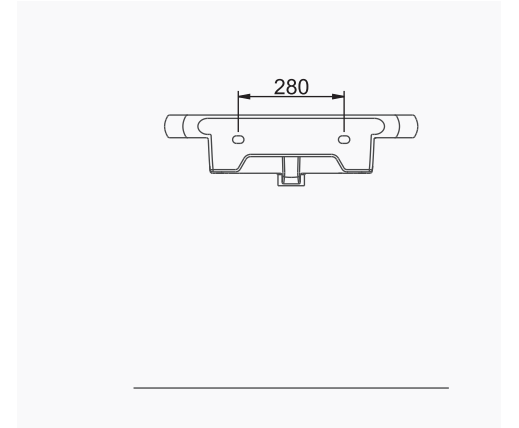

A052067
BEDENSEL ENGELLİ LAVABO
DISABLED WASHBASIN