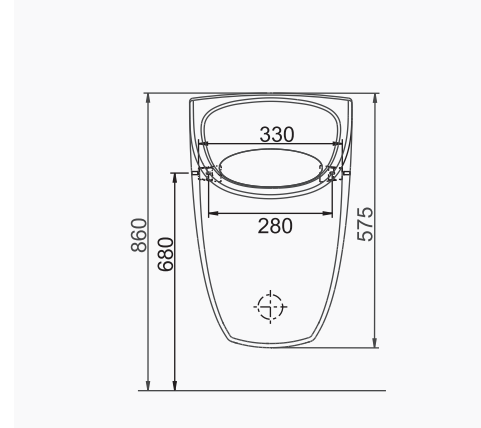

A059002
ÜSTTEN YIKAMA GİRİŞLİ PISUVAR
TOP FLUSH INLET URINAL