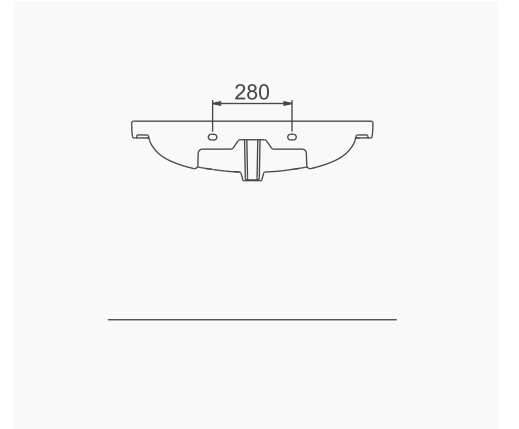

A024010
VOLCANO LAVABO (85cm)
VOLCANO WASHBASIN WITH SHELF (85 cm)

MOBİLYA KULLANIMINA VE DUVARA MONTAJA UYGUN.
SUITABLE FOR USING WITH BATHROOM FURNITURES
AND WALL MOUNTING.