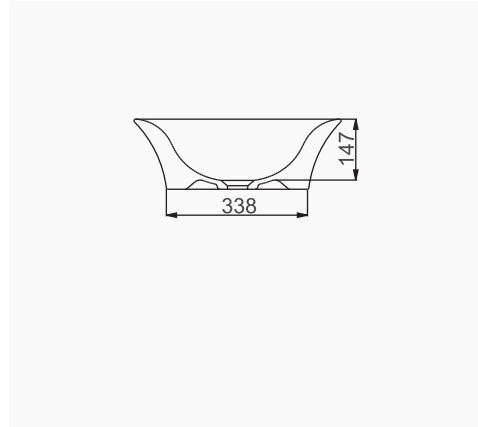

A083002
ARCHITECT II
ARCHITECT II

MOBİLYA KULLANIMINA UYGUN. TEZGAH ÜZERİNE UYUMLU.
SUITABLE FOR USING WITH BATHROOM FURNITURES.
CAN BE USED AS COUNTERTOP