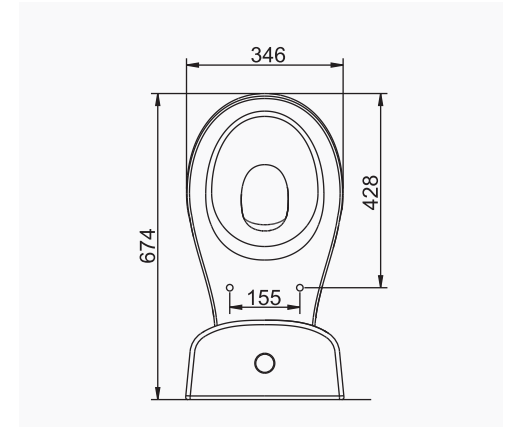

A051012
WC PAN
WITHOUT BIDET FUNCTION