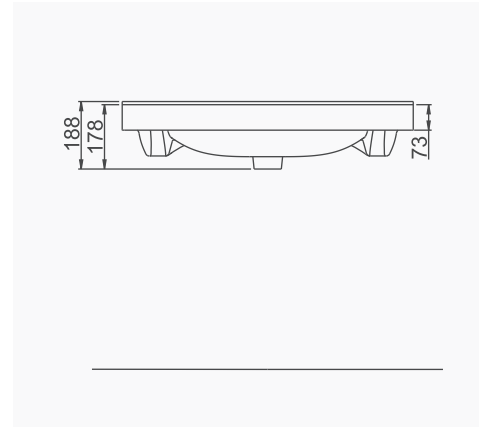

A062102
LUNA TEZGAH LAVABO (80cm)
LUNA THICK BELTED RECTANGULAR WASHBASIN (80cm)

MOBİLYA KULLANIMINA VE DUVARA MONTAJA UYGUN. TEZGAH ÜZERİNE UYUMLU.
SUITABLE FOR USING WITH BATHROOM FURNITURES AND WALL MOUNTING. CAN BE USED AS COUNTERTOP.