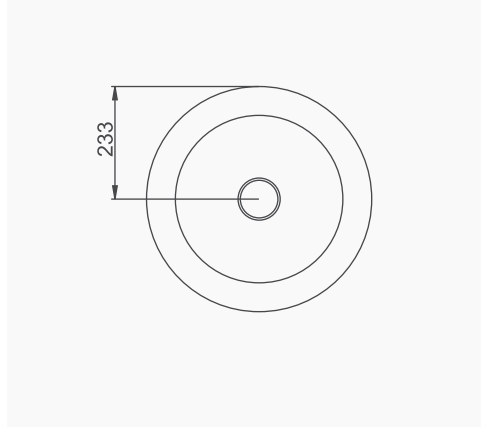

A074001
AQUA TEZGAH ÜSTÜ ÇANAK LAVABO (Ø47 cm)
AQUA COUNTERTOP POT WASHBASIN (Ø47 cm)

MOBİLYA KULLANIMINA UYGUN. TEZGAH ÜZERİNE UYUMLU.
SUITABLE FOR USING WITH BATHROOM FURNITURES.
CAN BE USED AS COUNTERTOP.