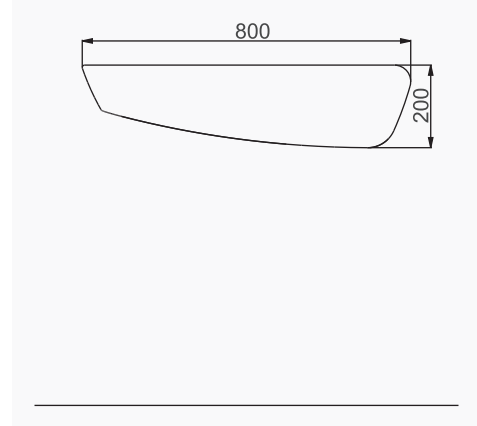

A083016
ARCHITECT IV
ARCHITECT IV

MOBİLYA KULLANIMINA VE DUVARA MONTAJA UYGUN.
SUITABLE FOR USING WITH BATHROOM FURNITURES
AND WALL MOUNTING.