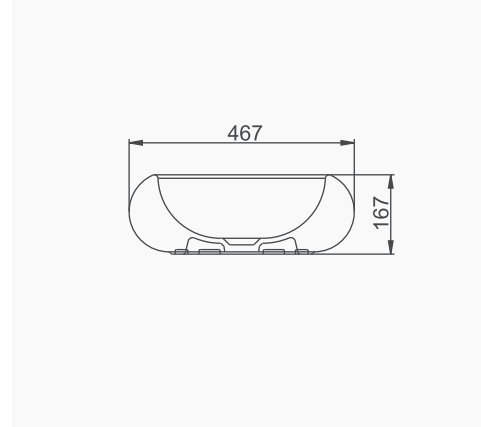

A074001
AQUA TEZGAH ÜSTÜ ÇANAK LAVABO (Ø47 cm)
AQUA COUNTERTOP POT WASHBASIN (Ø47 cm)

MOBİLYA KULLANIMINA UYGUN. TEZGAH ÜZERİNE UYUMLU.
SUITABLE FOR USING WITH BATHROOM FURNITURES.
CAN BE USED AS COUNTERTOP.