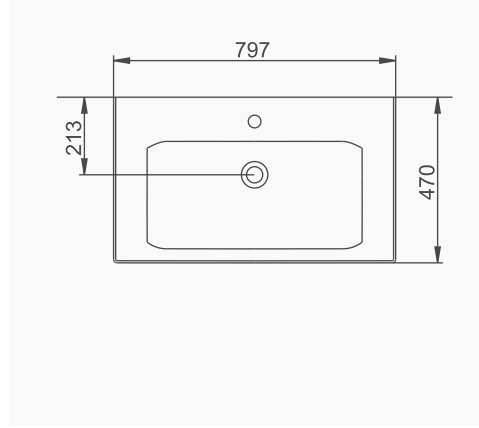

LUNA

A063202
LUNA FLAT LAVABO (80cm)
LUNA WASHBASIN WITH FLAT SHELF (80cm)

MOBİLYA KULLANIMINA VE DUVARA MONTAJA UYGUN. TEZGAH ÜZERİNE UYUMLU.
SUITABLE FOR USING WITH BATHROOM FURNITURES AND WALL MOUNTING. CAN BE USED AS COUNTERTOP.