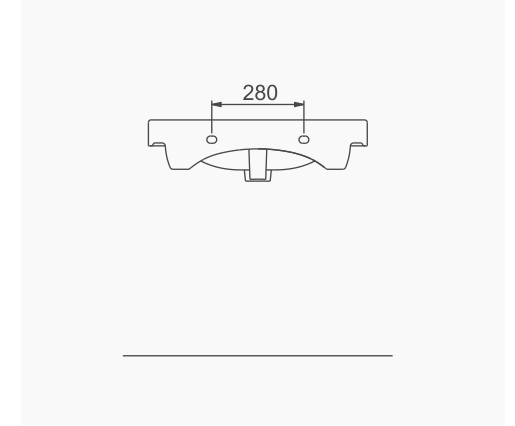

LUNA

A062101
LUNA TEZGAH LAVABO (65cm)
LUNA THICK BELTED RECTANGULAR WASHBASIN (65cm)

MOBİLYA KULLANIMINA VE DUVARA MONTAJA UYGUN. TEZGAH ÜZERİNE UYUMLU.
SUITABLE FOR USING WITH BATHROOM FURNITURES AND WALL MOUNTING. CAN BE USED AS COUNTERTOP.