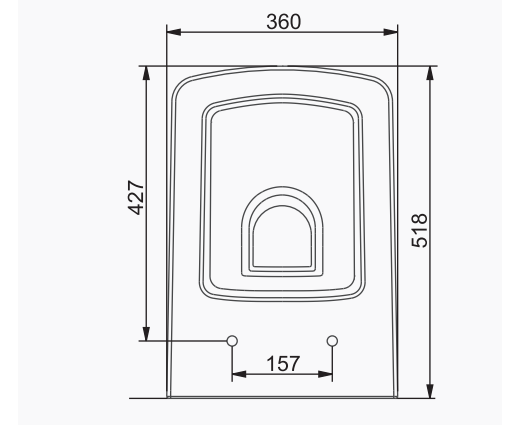

LUNA

A061041
WC PAN
WITHOUT BIDET FUNCTION