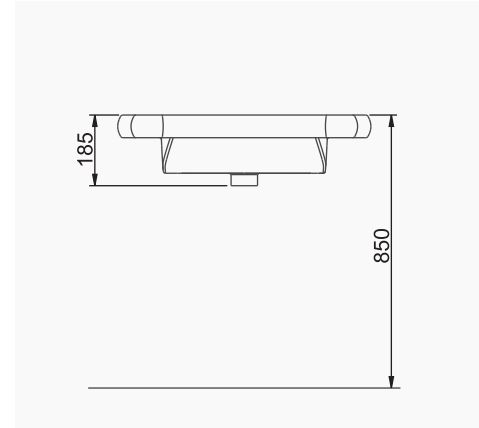

A052067
BEDENSEL ENGELLİ LAVABO
DISABLED WASHBASIN