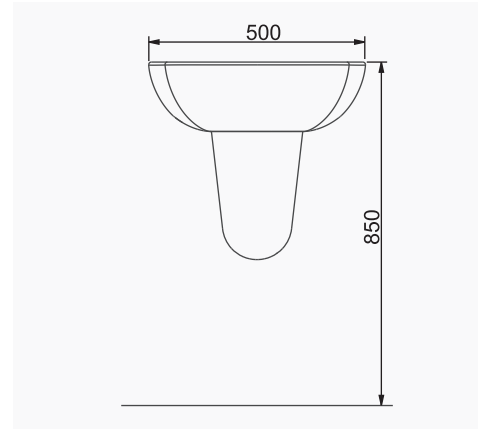

A056
LAVABO (50cm) + TERRA - VOLCANO ORTAK YARIM AYAK
WASHBASIN (50cm) + TERRA - VOLCANO COMMON SEMI PEDESTAL

DUVARA MONTAJA UYGUN
KOLON VE YARIM AYAK İLE UYUMLU.
SUITABLE FOR WALL MOUNTING AND USING WITH
SEMI PEDESTAL AND FULL PEDESTAL.