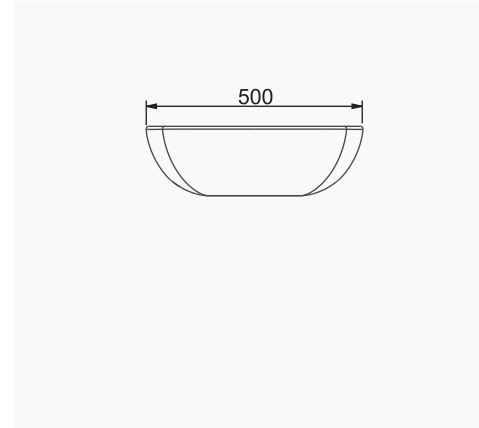

# TEK PARÇA ÜRÜNLER / STAND-ALONE PRODUCTS

**A053011**  
**TEZGAHALTI OVAL LAVABO (55 cm)**  
*UNDERCOUNTER OVAL WASHBASIN (55 cm)*

**TEZGAHALTI KULLANIMINA UYGUN.**  
*CAN BE USED AS UNDERCOUNTER.*

**A053001**  
**LAVABO (50cm)**  
*WASHBASIN (50cm)*