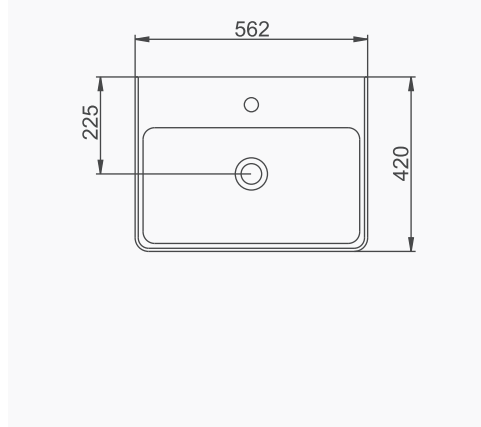

A074003
AQUA TEZGAHÜSTÜ DİKDÖRTGEN LAVABO (56 cm)
AQUA COUNTERTOP RECTANGULAR WASHBASIN (56 cm)

MOBİLYA KULLANIMINA VE DUVARA MONTAJA UYGUN. TEZGAH ÜZERİNE UYUMLU.
SUITABLE FOR USING WITH BATHROOM FURNITURES AND
WALL MOUNTING. CAN BE USED AS COUNTERTOP.