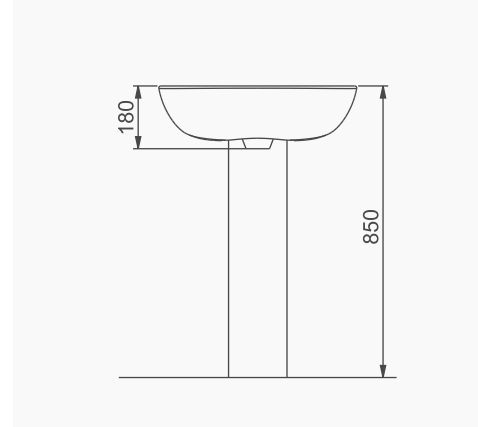

# VOLCANO

A023001 VOLCANO LAVABO (58cm) / VOLCANO WASHBASIN (58cm)  
A014101 TERRA-VOLCANO ORTAK YARIM AYAK / TERRA-VOLCANO COMMON SEMI PEDESTAL

DUVARA MONTAJA UYGUN  
KOLON VE YARIM AYAK İLE UYUMLU.  
SUITABLE FOR WALL MOUNTING AND USING WITH  
SEMI PEDESTAL AND FULL PEDESTAL.