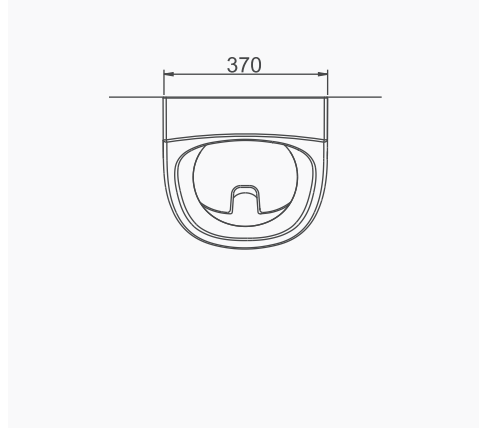

TEK PARÇA ÜRÜNLER / STAND-ALONE PRODUCTS

A059001
ARKADAN YIKAMA GİRİŞLİ PISUVAR
REAR FLUSH INLET URINAL