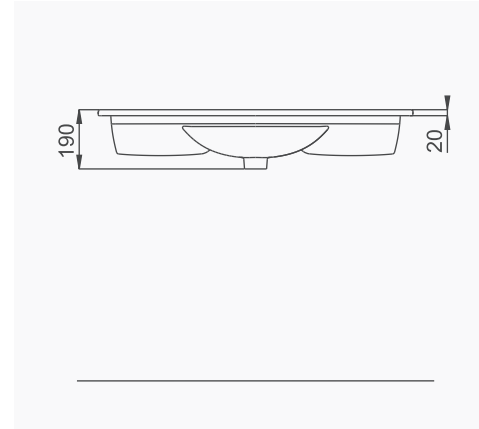

A063203
LUNA FLAT LAVABO (100cm)
LUNA WASHBASIN WITH FLAT SHELF (100cm)

MOBİLYA KULLANIMINA VE DUVARA MONTAJA UYGUN. TEZGAH ÜZERİNE UYUMLU.
SUITABLE FOR USING WITH BATHROOM FURNITURES AND WALL MOUNTING. CAN BE USED AS COUNTERTOP.