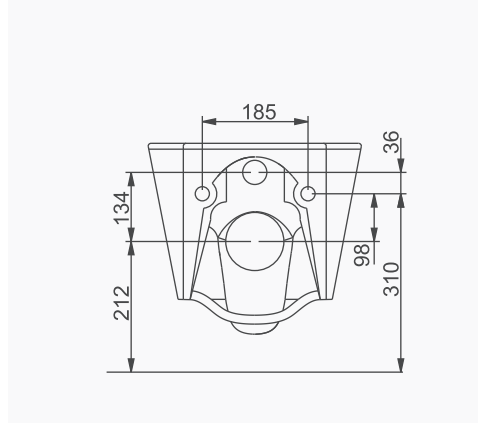

VOLCANO

A027020
VOLCANO ASMA BİDE
VOLCANO WALL-HUNG BIDET