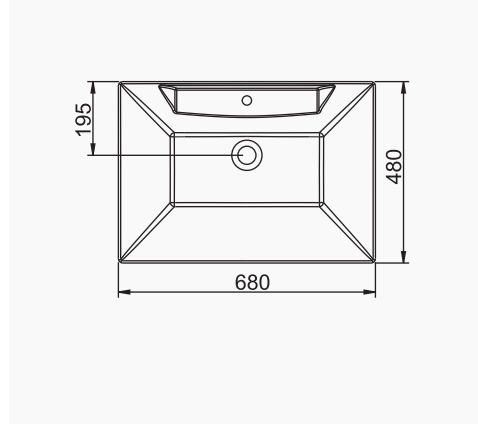

A074007
AQUA TEZGAHÜSTÜ LAVABO (68 cm)
AQUA COUNTERTOP RECTANGULAR WASHBASIN (68 cm)

MOBİLYA KULLANIMINA UYGUN. TEZGAH ÜZERİNE UYUMLU.
SUITABLE FOR USING WITH BATHROOM FURNITURES.
CAN BE USED AS COUNTERTOP.