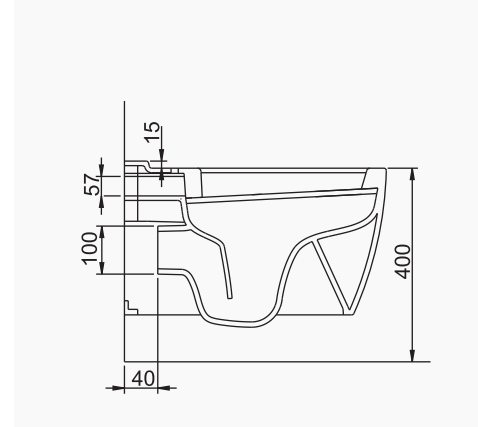

OCEAN PLUS

OCEAN PLUS ASMA KLOZET/OCEAN PLUS WALL-HUNG WC PAN
A031111 KLOZET / WC PAN
A030011 YAVAŞ KAPANIR İNCE KAPAK / SLOW CLOSE SLIM SEAT & COVER

A031112
WC PAN
WITHOUT BIDET FUNCTION