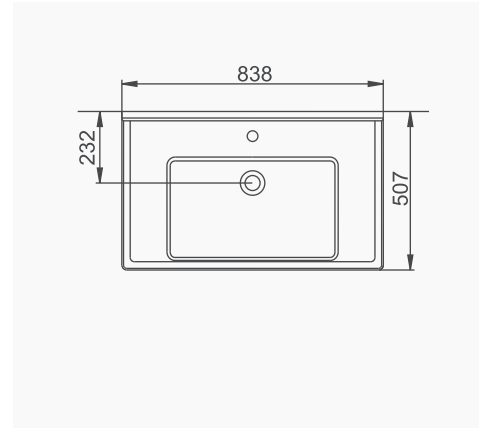

**A043101**  
**SILVA KARE ETAJERLİ TEZGAH LAVABO (65cm)**  
*SILVA WASHBASIN WITH EDGED SHELF (65cm)*

**MOBİLYA KULLANIMINA VE DUVARA MONTAJA UYGUN. TEZGAH ÜZERİNE UYUMLU.**  
*SUITABLE FOR USING WITH BATHROOM FURNITURES AND WALL MOUNTING. CAN BE USED AS COUNTERTOP.*