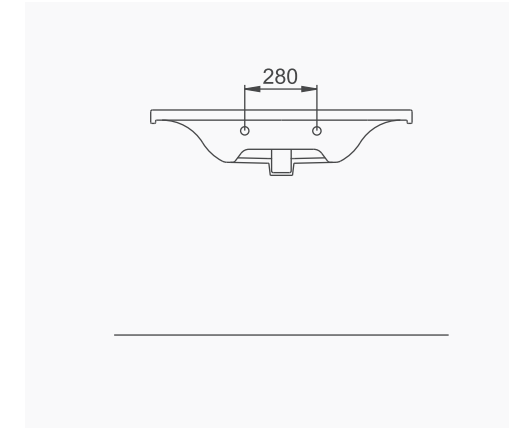

A043102
SILVA KARE ETAJERLİ TEZGAH LAVABO (80cm)
SILVA WASHBASIN WITH EDGED SHELF (80cm)

MOBİLYA KULLANIMINA VE DUVARA MONTAJA UYGUN. TEZGAH ÜZERİNE UYUMLU.
SUITABLE FOR USING WITH BATHROOM FURNITURES AND WALL MOUNTING. CAN BE USED AS COUNTERTOP.