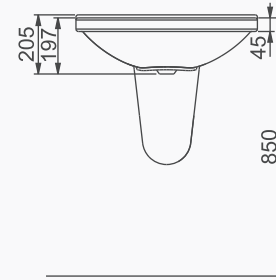

TERRA

A012001 TERRA LAVABO (60cm) / *TERRA WASHBASIN (60cm)*
A014101 TERRA-VOLCANO ORTAK YARIM AYAK / *TERRA-VOLCANO COMMON SEMI PEDESTAL*

DUVARA MONTAJA UYGUN
KOLON VE YARIM AYAK İLE UYUMLU.
SUITABLE FOR WALL MOUNTING AND USING WITH SEMI PEDESTAL AND FULL PEDESTAL.