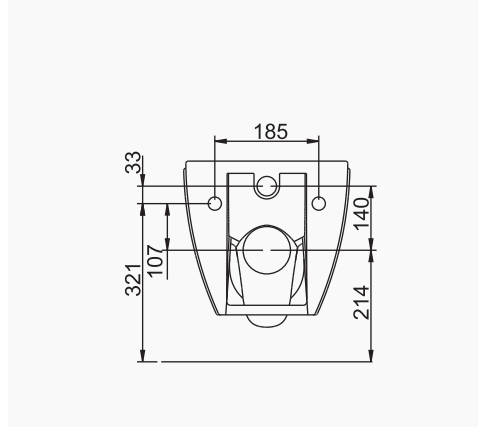

OCEAN PLUS

OCEAN PLUS ASMA KLOZET/OCEAN PLUS WALL-HUNG WC PAN
A031111 KLOZET / WC PAN
A030011 YAVAŞ KAPANIR İNCE KAPAK / SLOW CLOSE SLIM SEAT & COVER