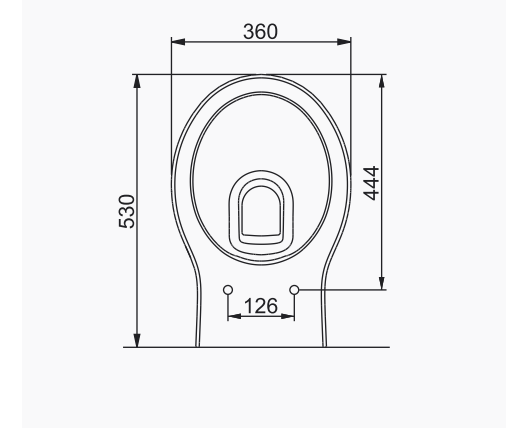

VOLCANO

A021112
WC PAN
WITHOUT BIDET FUNCTION