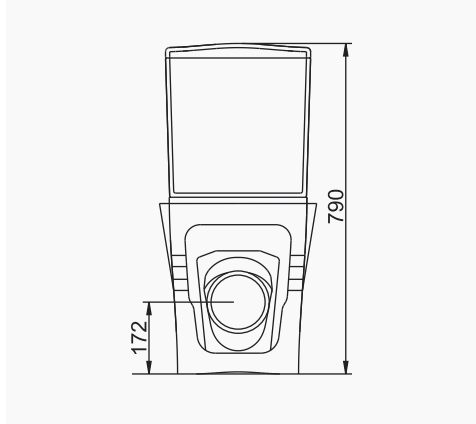

VOLCANO DUVARA TAM DAYALI KLOZET /VOLCANO BTW CLOSE-COUPLED WC
A021001 KLOZET / WC PAN
A025001 REZERVUAR (iç Takımlı) / CISTERN (Flush Mechanism Inside)
A020011 YAVAŞ KAPANIR İNCE KAPAK / SLOW CLOSE SLIM SEAT & COVER

A021002
WC PAN
WITHOUT BIDET FUNCTION