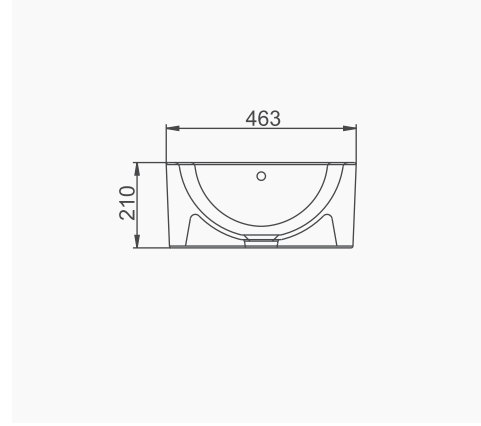

AQUA

A074002
AQUA TEZGAH ÜSTÜ YUVARLAK LAVABO (Ø46cm)
AQUA COUNTERTOP ROUND WASHBASIN (Ø46cm)

MOBİLYA KULLANIMINA UYGUN. TEZGAH ÜZERİNE UYUMLU.
SUITABLE FOR USING WITH BATHROOM FURNITURES.
CAN BE USED AS COUNTERTOP.