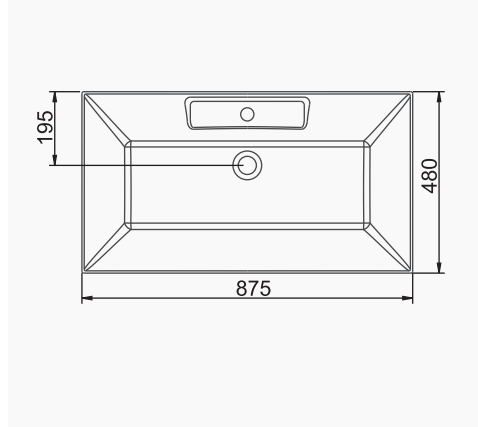

A074008
AQUA TEZGAHÜSTÜ LAVABO (88 cm)
AQUA COUNTERTOP RECTANGULAR WASHBASIN (88 cm)

MOBİLYA KULLANIMINA UYGUN. TEZGAH ÜZERİNE UYUMLU.
SUITABLE FOR USING WITH BATHROOM FURNITURES.
CAN BE USED AS COUNTERTOP.