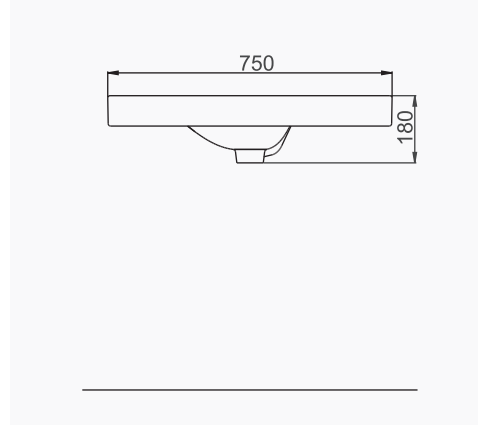

ARCHITECT

A083017
ARCHITECT I
ARCHITECT I

MOBİLYA KULLANIMINA VE DUVARA MONTAJA UYGUN.
SUITABLE FOR USING WITH BATHROOM FURNITURES
AND WALL MOUNTING.