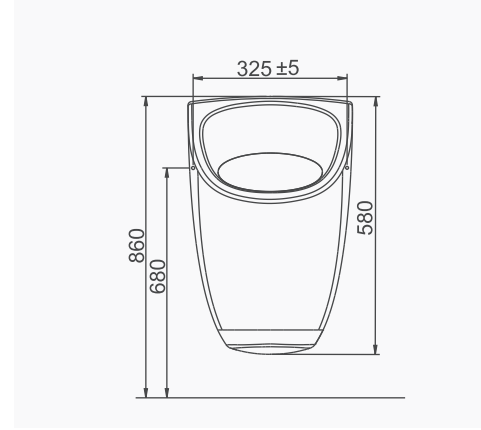

TEK PARÇA ÜRÜNLER / STAND-ALONE PRODUCTS

A059001
ARKADAN YIKAMA GİRİŞLİ PISUVAR
REAR FLUSH INLET URINAL