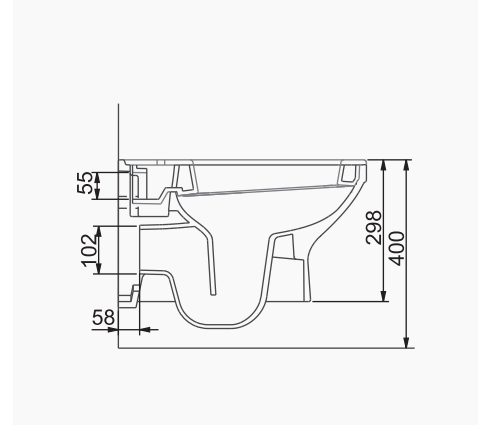

SILVA

SILVA ASMA KLOZET /SILVA WALL-HUNG WC PAN
A041040 KLOZET / WC PAN
A040011 YAVAŞ KAPANIR İNCE KAPAK /SLOW CLOSE SLIM SEAT & COVER

A041041
WC PAN
WITHOUT BIDET FUNCTION