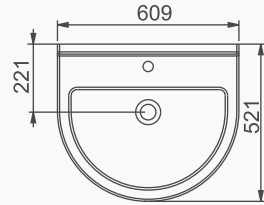

TERRA

A012001 TERRA LAVABO (60cm) / *TERRA WASHBASIN (60cm)*
A014101 TERRA-VOLCANO ORTAK YARIM AYAK / *TERRA-VOLCANO COMMON SEMI PEDESTAL*

DUVARA MONTAJA UYGUN
KOLON VE YARIM AYAK İLE UYUMLU.
SUITABLE FOR WALL MOUNTING AND USING WITH SEMI PEDESTAL AND FULL PEDESTAL.