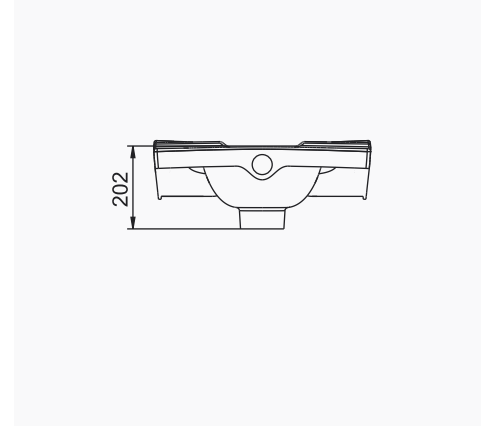

TEK PARÇA ÜRÜNLER / STAND-ALONE PRODUCTS

A056001
HELA TAŞI ARKADAN YIKAMA GİRİŞLİ
REAR FLUSH INLET SQUATTING PAN