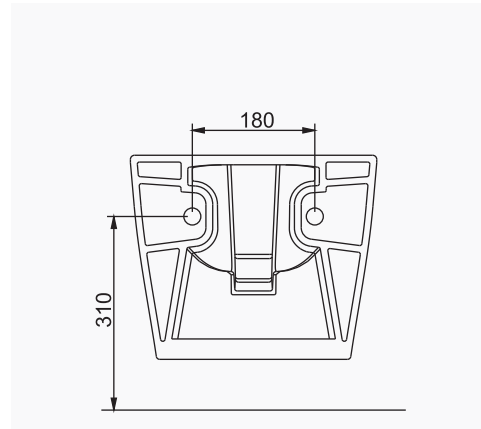

LUNA ASMA BİDE
LUNA WALL-HUNG BIDET