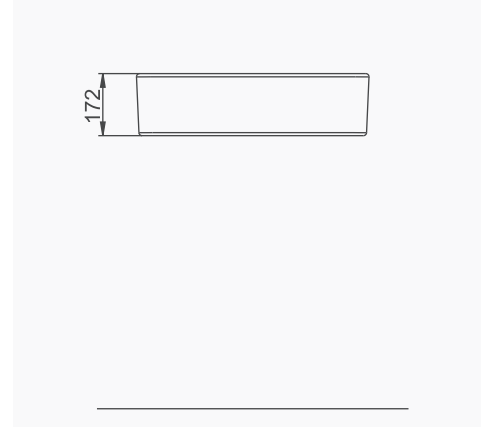

A074003
AQUA TEZGAHÜSTÜ DİKDÖRTGEN LAVABO (56 cm)
AQUA COUNTERTOP RECTANGULAR WASHBASIN (56 cm)

MOBİLYA KULLANIMINA VE DUVARA MONTAJA UYGUN. TEZGAH ÜZERİNE UYUMLU.
SUITABLE FOR USING WITH BATHROOM FURNITURES AND
WALL MOUNTING. CAN BE USED AS COUNTERTOP.