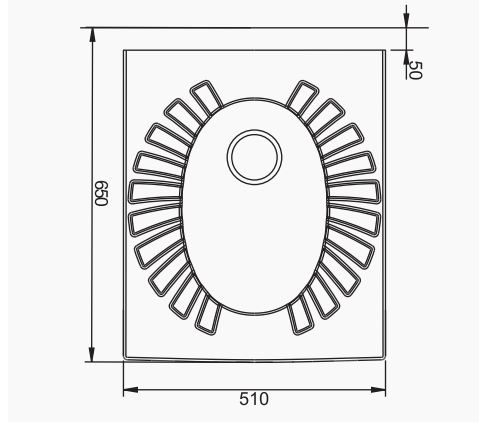

TEK PARÇA ÜRÜNLER / STAND-ALONE PRODUCTS

GÜNEŞ TİPİ HELA TAŞI ARKADAN YIKAMA GİRİŞLİ
REAR FLUSH INLET SUN SQUATTING PAN