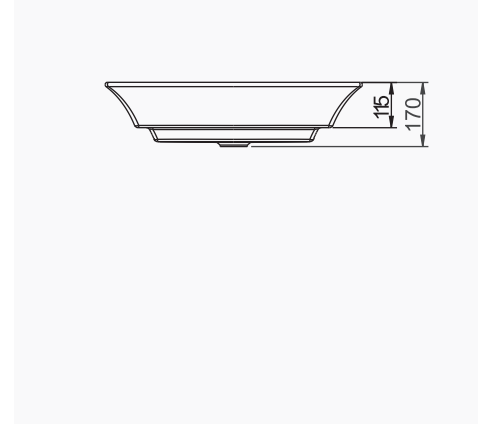

A074007
AQUA TEZGAHÜSTÜ LAVABO (68 cm)
AQUA COUNTERTOP RECTANGULAR WASHBASIN (68 cm)

MOBİLYA KULLANIMINA UYGUN. TEZGAH ÜZERİNE UYUMLU.
SUITABLE FOR USING WITH BATHROOM FURNITURES.
CAN BE USED AS COUNTERTOP.