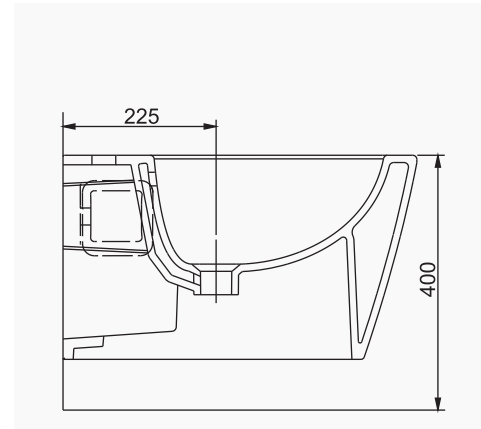

LUNA ASMA BİDE
LUNA WALL-HUNG BIDET