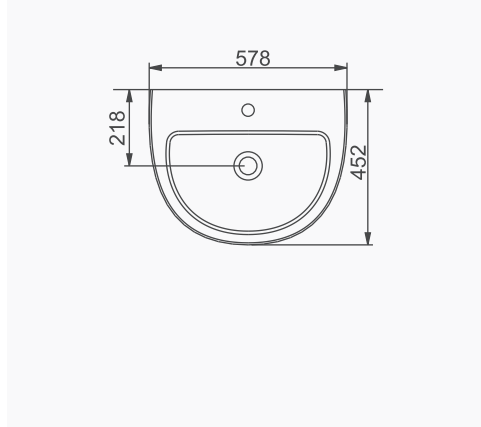

A023001 VOLCANO LAVABO (58cm) / VOLCANO WASHBASIN (60cm)
A014001 TERRA-VOLCANO ORTAK TAM AYAK / TERRA-VOLCANO COMMON FULL PEDESTAL

DUVARA MONTAJA UYGUN
KOLON VE YARIM AYAK İLE UYUMLU.
SUITABLE FOR WALL MOUNTING AND USING WITH
SEMI PEDESTAL AND FULL PEDESTAL.