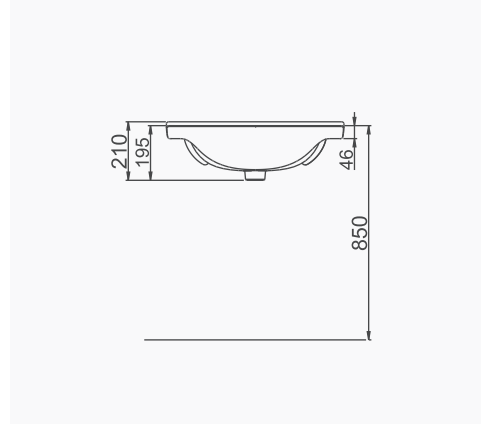

VOLCANO

A023050
VOLCANO LAVABO (65cm)
VOLCANO WASHBASIN WITH SHELF (65cm)

MOBİLYA KULLANIMINA VE DUVARA MONTAJA UYGUN.
SUITABLE FOR USING WITH BATHROOM FURNITURES
AND WALL MOUNTING.