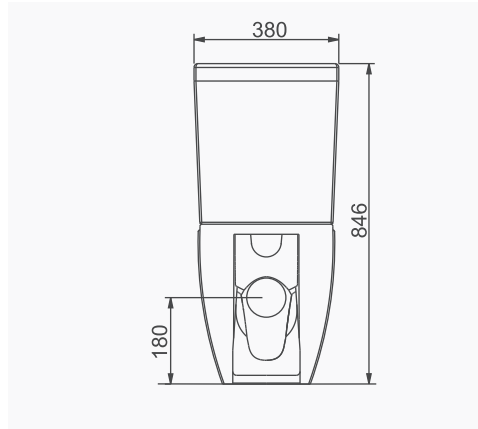

# OCEAN PLUS

**A033001**  
**OCEAN PLUS LAVABO (65cm)**  
*OCEAN PLUS WASHBASIN (65cm)*

**MOBİLYA KULLANIMINA VE DUVARA MONTAJA UYGUN.**  
*SUITABLE FOR USING WITH BATHROOM FURNITURES  
AND WALL MOUNTING.*