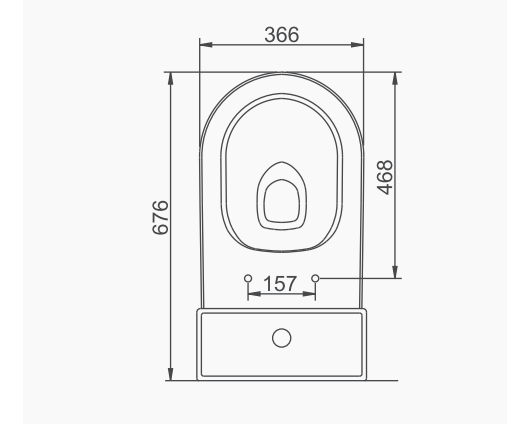

TERRA

TERRA DUVARA TAM DAYALI KLOZET /TERRA BTW CLOSE-COUPLED WC

A011001 KLOZET / WC PAN

A015001 REZERVUAR (iç Takımlı) / CISTERN (Flush Mechanism Inside)

A010011 YAVAŞ KAPANIR İNCE KAPAK / SLOW CLOSE SLIM SEAT & COVER

A011002

WC PAN

WITHOUT BIDET FUNCTION