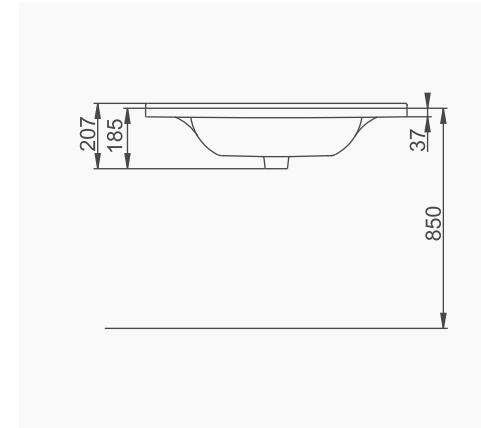

A043102
SILVA KARE ETAJERLİ TEZGAH LAVABO (80cm)
SILVA WASHBASIN WITH EDGED SHELF (80cm)

MOBİLYA KULLANIMINA VE DUVARA MONTAJA UYGUN. TEZGAH ÜZERİNE UYUMLU.
SUITABLE FOR USING WITH BATHROOM FURNITURES AND WALL MOUNTING. CAN BE USED AS COUNTERTOP.