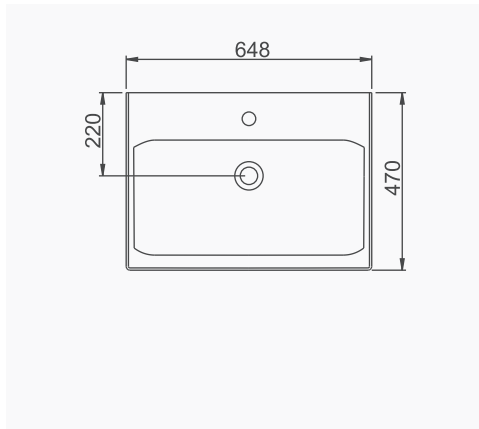

# LUNA

**A063011**  
LUNA YARIM TEZGAH LAVABO (65cm)  
LUNA SEMI-RECESSED WASHBASIN (65cm)

MOBİLYA KULLANIMINA VE DUVARA MONTAJA UYGUN.  
SUITABLE FOR USING WITH BATHROOM FURNITURES  
AND WALL MOUNTING.