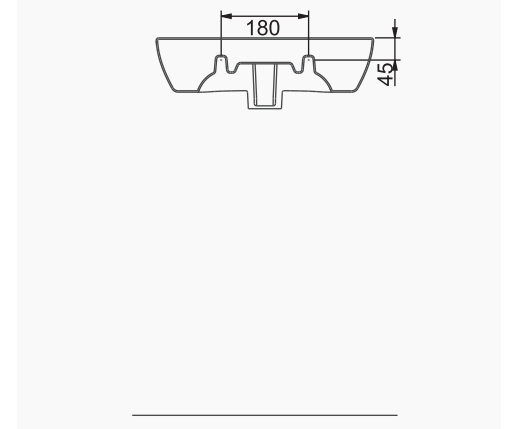

# TEK PARÇA ÜRÜNLER / STAND-ALONE PRODUCTS

**28X35 CM LAVABO**  
28x35 cm WASHBASIN

**DUVARA MONTAJA UYGUN.**  
SUITABLE FOR WALL MOUNTING.

**28X45 CM LAVABO**  
28x45 cm WASHBASIN

**DUVARA MONTAJA UYGUN.**  
SUITABLE FOR WALL MOUNTING.