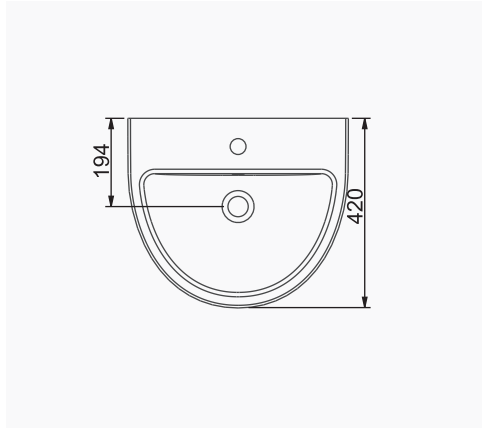

# TEK PARÇA ÜRÜNLER / STAND-ALONE PRODUCTS

**A053011**  
**TEZGAHALTI OVAL LAVABO (55 cm)**  
*UNDERCOUNTER OVAL WASHBASIN (55 cm)*

**TEZGAHALTI KULLANIMINA UYGUN.**  
*CAN BE USED AS UNDERCOUNTER.*

**A053001**  
**LAVABO (50cm)**  
*WASHBASIN (50cm)*