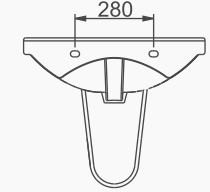

TERRA

A012001 TERRA LAVABO (60cm) / *TERRA WASHBASIN (60cm)*
A014101 TERRA-VOLCANO ORTAK YARIM AYAK / *TERRA-VOLCANO COMMON SEMI PEDESTAL*

DUVARA MONTAJA UYGUN
KOLON VE YARIM AYAK İLE UYUMLU.
SUITABLE FOR WALL MOUNTING AND USING WITH SEMI PEDESTAL AND FULL PEDESTAL.