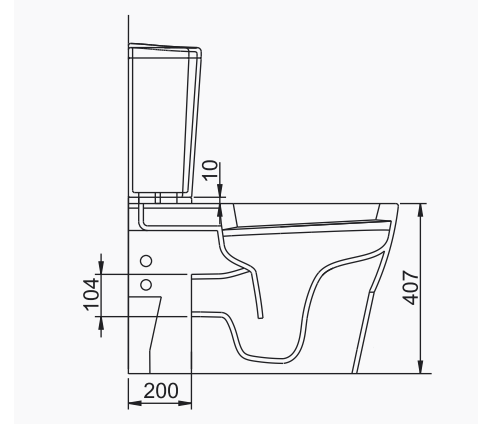

VOLCANO DUVARA TAM DAYALI KLOZET /VOLCANO BTW CLOSE-COUPLED WC
A021001 KLOZET / WC PAN
A025001 REZERVUAR (iç Takımlı) / CISTERN (Flush Mechanism Inside)
A020011 YAVAŞ KAPANIR İNCE KAPAK / SLOW CLOSE SLIM SEAT & COVER

A021002
WC PAN
WITHOUT BIDET FUNCTION