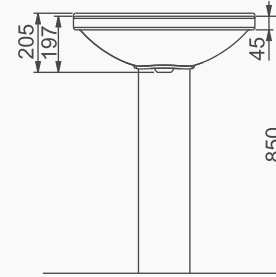

# TERRA

A012001 TERRA LAVABO (60cm) / *TERRA WASHBASIN (60cm)*  
A014101 TERRA-VOLCANO ORTAK YARIM AYAK / *TERRA-VOLCANO COMMON SEMI PEDESTAL*

**DUVARA MONTAJA UYGUN**  
**KOLON VE YARIM AYAK İLE UYUMLU.**  
*SUITABLE FOR WALL MOUNTING AND USING WITH SEMI PEDESTAL AND FULL PEDESTAL.*