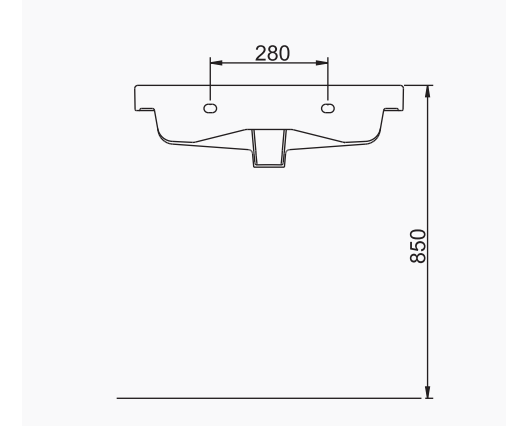

# OCEAN PLUS

**A033001**  
**OCEAN PLUS LAVABO (65cm)**  
*OCEAN PLUS WASHBASIN (65cm)*

**MOBİLYA KULLANIMINA VE DUVARA MONTAJA UYGUN.**  
*SUITABLE FOR USING WITH BATHROOM FURNITURES  
AND WALL MOUNTING.*