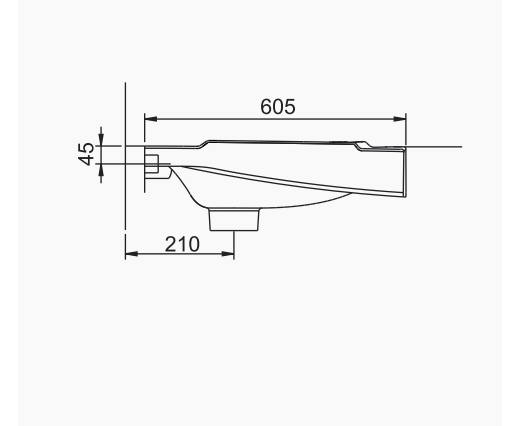

TEK PARÇA ÜRÜNLER / STAND-ALONE PRODUCTS

A056001
HELA TAŞI ARKADAN YIKAMA GİRİŞLİ
REAR FLUSH INLET SQUATTING PAN