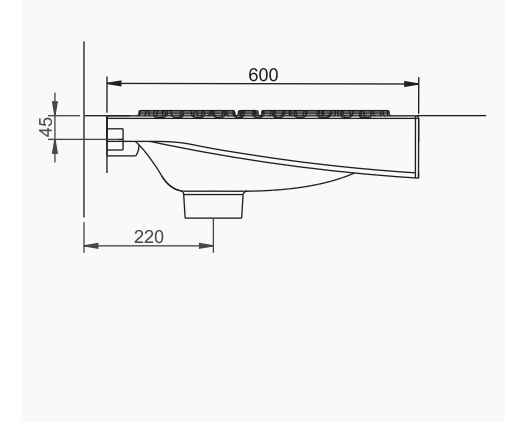

TEK PARÇA ÜRÜNLER / STAND-ALONE PRODUCTS

GÜNEŞ TİPİ HELA TAŞI ARKADAN YIKAMA GİRİŞLİ
REAR FLUSH INLET SUN SQUATTING PAN