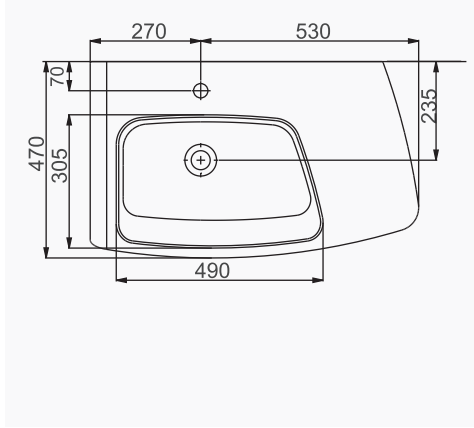

ARCHITECT

A083015
ARCHITECT III
ARCHITECT III

MOBİLYA KULLANIMINA VE DUVARA MONTAJA UYGUN.
SUITABLE FOR USING WITH BATHROOM FURNITURES
AND WALL MOUNTING.