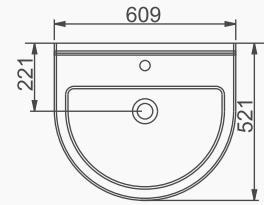

A012001 TERRA LAVABO (60cm) / *TERRA WASHBASIN (60cm)*
A014001 TERRA-VOLCANO ORTAK TAM AYAK / *TERRA-VOLCANO COMMON FULL PEDESTAL*

DUVARA MONTAJA UYGUN
KOLON VE YARIM AYAK İLE UYUMLU.
SUITABLE FOR WALL MOUNTING AND USING WITH SEMI PEDESTAL AND FULL PEDESTAL.