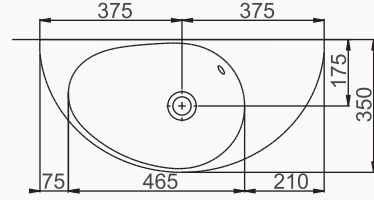

ARCHITECT

A083017
ARCHITECT I
ARCHITECT I

MOBİLYA KULLANIMINA VE DUVARA MONTAJA UYGUN.
SUITABLE FOR USING WITH BATHROOM FURNITURES
AND WALL MOUNTING.