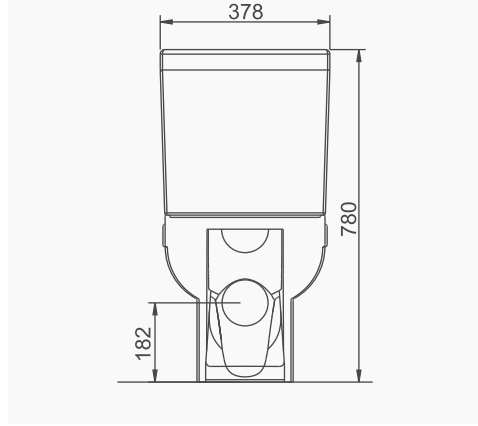

TERRA

TERRA DUVARA TAM DAYALI KLOZET /TERRA BTW CLOSE-COUPLED WC

A011001 KLOZET / WC PAN

A015001 REZERVUAR (iç Takımlı) / CISTERN (Flush Mechanism Inside)

A010011 YAVAŞ KAPANIR İNCE KAPAK / SLOW CLOSE SLIM SEAT & COVER

A011002

WC PAN

WITHOUT BIDET FUNCTION