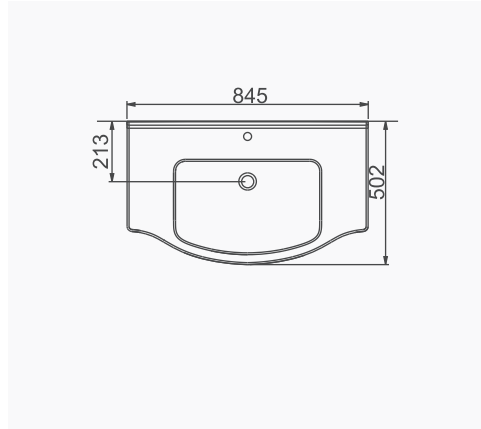

# VOLCANO

A023050  
VOLCANO LAVABO (65cm)  
VOLCANO WASHBASIN WITH SHELF (65cm)

MOBİLYA KULLANIMINA VE DUVARA MONTAJA UYGUN.  
SUITABLE FOR USING WITH BATHROOM FURNITURES  
AND WALL MOUNTING.

A024010  
VOLCANO LAVABO (85cm)  
VOLCANO WASHBASIN WITH SHELF (85 cm)