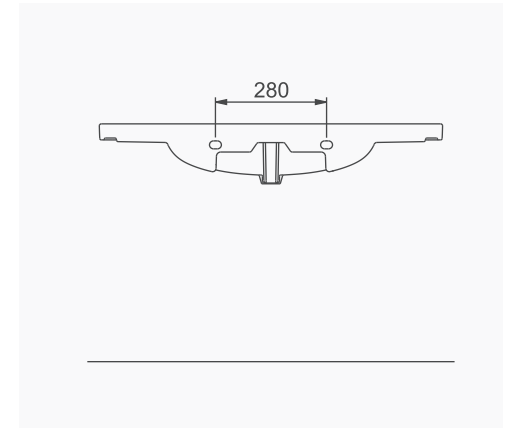

AO24040
VOLCANO LAVABO (120cm)
VOLCANO WASHBASIN WITH SHELF (120 cm)

MOBİLYA KULLANIMINA VE DUVARA MONTAJA UYGUN.
*SUITABLE FOR USING WITH BATHROOM FURNITURES
AND WALL MOUNTING.*