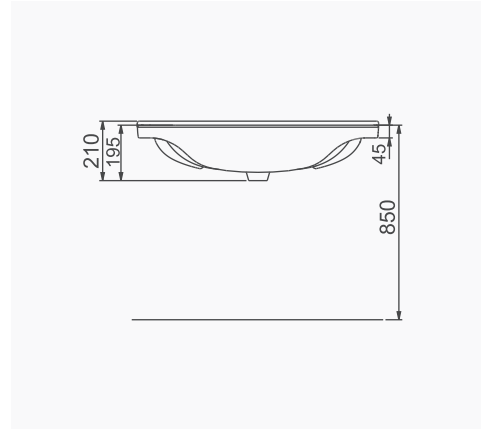

# VOLCANO

A023050  
VOLCANO LAVABO (65cm)  
VOLCANO WASHBASIN WITH SHELF (65cm)

MOBİLYA KULLANIMINA VE DUVARA MONTAJA UYGUN.  
SUITABLE FOR USING WITH BATHROOM FURNITURES  
AND WALL MOUNTING.

A024010  
VOLCANO LAVABO (85cm)  
VOLCANO WASHBASIN WITH SHELF (85 cm)