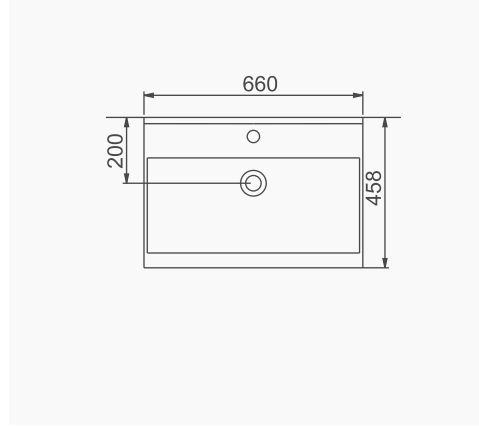

LUNA

A062101
LUNA TEZGAH LAVABO (65cm)
LUNA THICK BELTED RECTANGULAR WASHBASIN (65cm)

MOBİLYA KULLANIMINA VE DUVARA MONTAJA UYGUN. TEZGAH ÜZERİNE UYUMLU.
SUITABLE FOR USING WITH BATHROOM FURNITURES AND WALL MOUNTING. CAN BE USED AS COUNTERTOP.