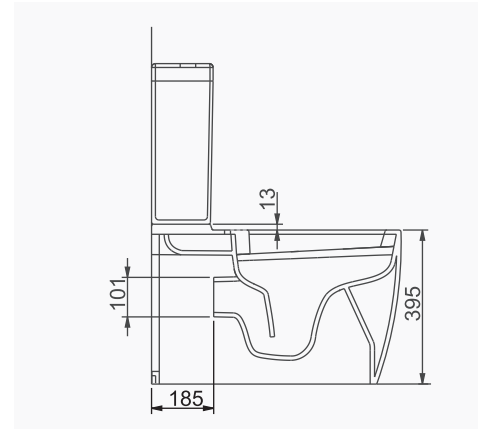

# OCEAN PLUS

**A033001**  
**OCEAN PLUS LAVABO (65cm)**  
*OCEAN PLUS WASHBASIN (65cm)*

**MOBİLYA KULLANIMINA VE DUVARA MONTAJA UYGUN.**  
*SUITABLE FOR USING WITH BATHROOM FURNITURES  
AND WALL MOUNTING.*