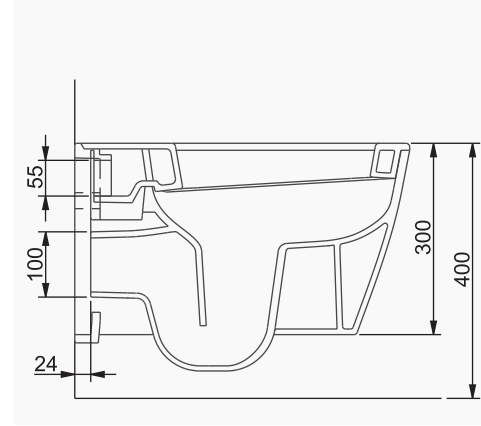

LUNA

LUNA ASMA KLOZET - LUNA WALL-HUNG WC PAN
A061040 KLOZET - WC PAN
A040011 YAVAŞ KAPANIR İNCE KAPAK - SLOW CLOSE SLIM SEAT & COVER

A061041
WC PAN
WITHOUT BIDET FUNCTION