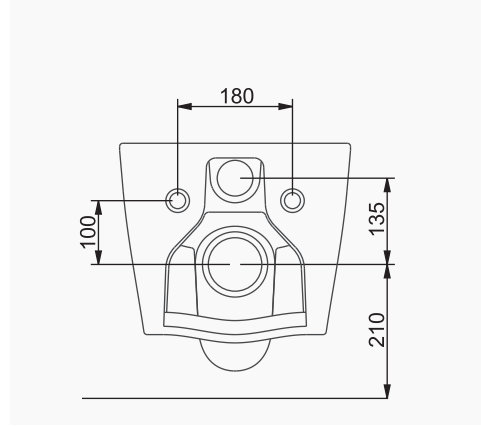

LUNA

LUNA ASMA KLOZET - LUNA WALL-HUNG WC PAN
A061040 KLOZET - WC PAN
A040011 YAVAŞ KAPANIR İNCE KAPAK - SLOW CLOSE SLIM SEAT & COVER