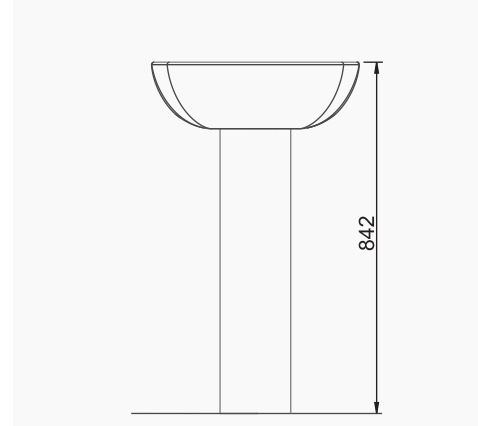

TEK PARÇA ÜRÜNLER / STAND-ALONE PRODUCTS

A055
LAVABO (50 cm) + TERRA - VOLCANO ORTAK TAM AYAK
WASHBASIN (50 cm) + TERRA - VOLCANO COMMON FULL PEDESTAL

DUVARA MONTAJA UYGUN
KOLON VE YARIM AYAK İLE UYUMLU.
SUITABLE FOR WALL MOUNTING AND USING WITH
SEMI PEDESTAL AND FULL PEDESTAL.