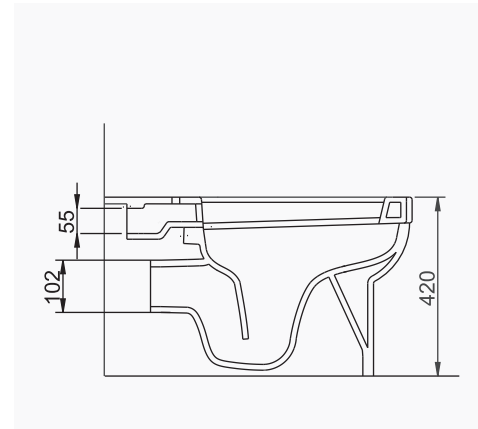

TERRA **YERDEN TEK PARÇA** KLOZET /TERRA *SINGLE BTW* WC PAN

A011031 KLOZET / WC PAN

A010011 YAVAŞ KAPANIR İNCE KAPAK / *SLOW CLOSE SLIM SEAT & COVER*

A011032

WC PAN

WITHOUT BIDET FUNCTION