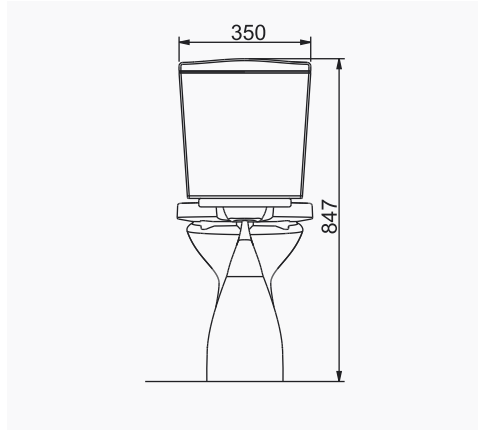

BEDENSEL ENGELLİ / DISABLED

A051090 BEDENSEL ENGELLİ KLOZET / DISABLED CLOSE COUPLER WC
A052001 REZERVUAR (İç Takımsız) / CISTERN (Without Flush Mechanism)
AG50004 YAVAŞ KAPANIR KLOZET KAPAĞI / SEAT & COVER SLOW CLOSE
AG50003 KLOZET KAPAĞI / STANDART SEAT & COVER