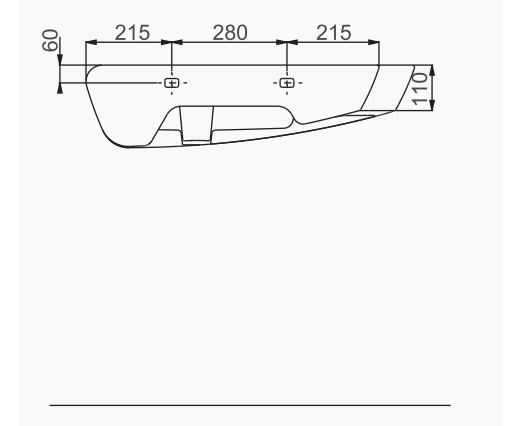

A083016
ARCHITECT IV
ARCHITECT IV

MOBİLYA KULLANIMINA VE DUVARA MONTAJA UYGUN.
SUITABLE FOR USING WITH BATHROOM FURNITURES
AND WALL MOUNTING.