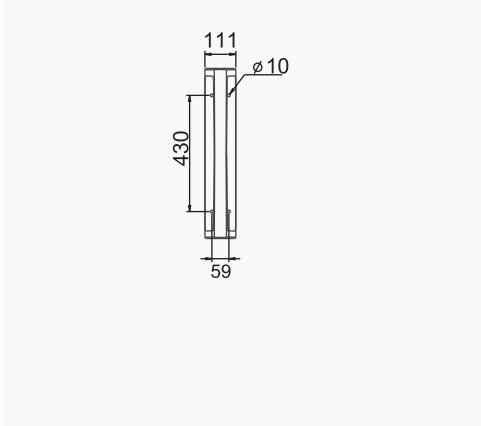

A058001
PİSUVAR ARA BÖLME
SEPERATOR