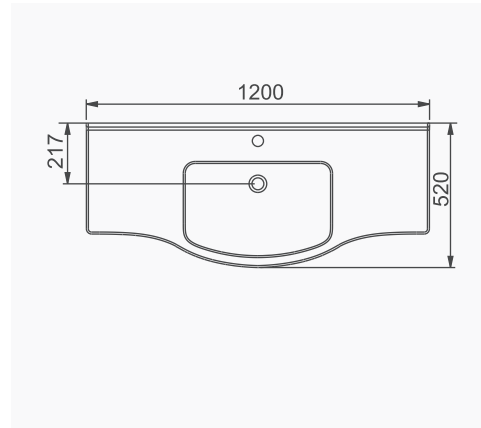

AO24040
VOLCANO LAVABO (120cm)
VOLCANO WASHBASIN WITH SHELF (120 cm)

MOBİLYA KULLANIMINA VE DUVARA MONTAJA UYGUN.
*SUITABLE FOR USING WITH BATHROOM FURNITURES
AND WALL MOUNTING.*