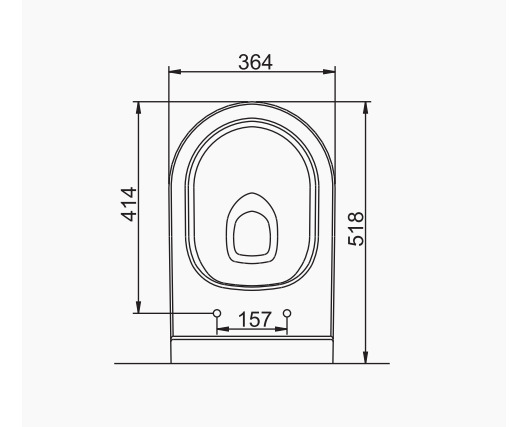

OCEAN PLUS

A031112
WC PAN
WITHOUT BIDET FUNCTION