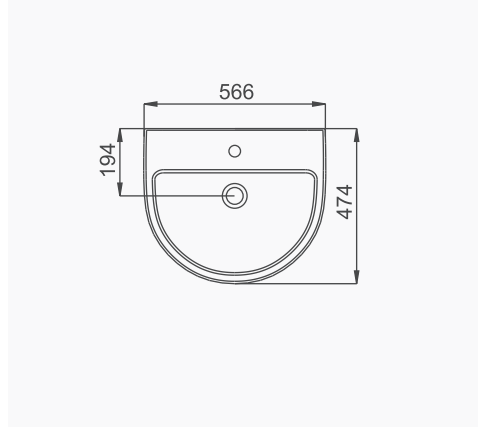

A043001
SILVA KALIN BANT LAVABO (56cm)
SILVA THICK BELTED OVAL WASHBASIN (56cm)

MOBİLYA KULLANIMINA VE DUVARA MONTAJA UYGUN. TEZGAH ÜZERİNE UYUMLU.
SUITABLE FOR USING WITH BATHROOM FURNITURES AND WALL MOUNTING. CAN BE USED AS COUNTERTOP.