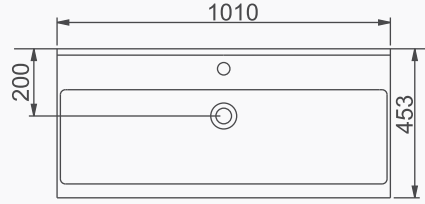

LUNA

A062103
LUNA TEZGAH LAVABO (100cm)
LUNA THICK BELTED RECTANGULAR WASHBASIN (100cm)