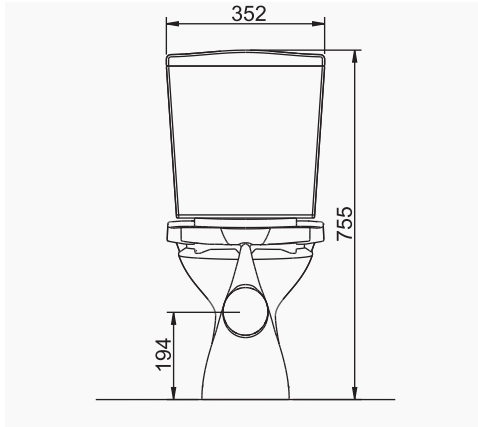

A052 NATURA ARKADAN ÇIKIŞLI KLOZET / NATURA P-TRAP CLOSE-COUPLED WC
A051002 KLOZET / WC PAN
A052001 REZERVUAR (iç Takımsız) / CISTERN (Without Flush Mechanism)
AG50004 NATURA YAVAŞ KAPANIR KLOZET KAPAĞI / NATURA SEAT & COVER SLOW CLOSE
AG50003 NATURA KLOZET KAPAĞI / NATURA STANDART SEAT & COVER