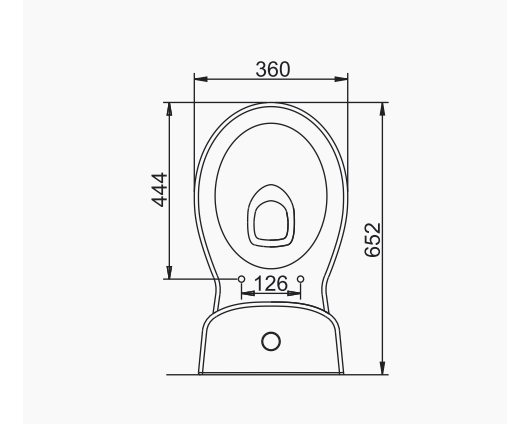

VOLCANO DUVARA TAM DAYALI KLOZET /VOLCANO BTW CLOSE-COUPLED WC
A021001 KLOZET / WC PAN
A025001 REZERVUAR (iç Takımlı) / CISTERN (Flush Mechanism Inside)
A020011 YAVAŞ KAPANIR İNCE KAPAK / SLOW CLOSE SLIM SEAT & COVER

A021002
WC PAN
WITHOUT BIDET FUNCTION