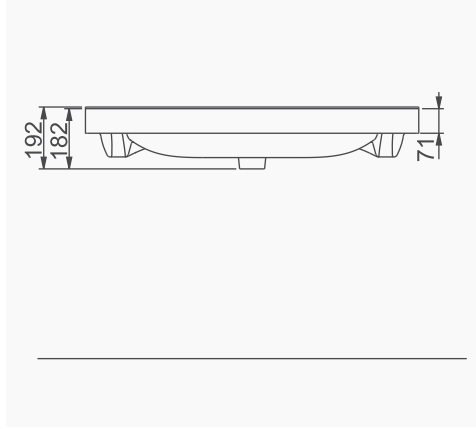

LUNA

A062103
LUNA TEZGAH LAVABO (100cm)
LUNA THICK BELTED RECTANGULAR WASHBASIN (100cm)