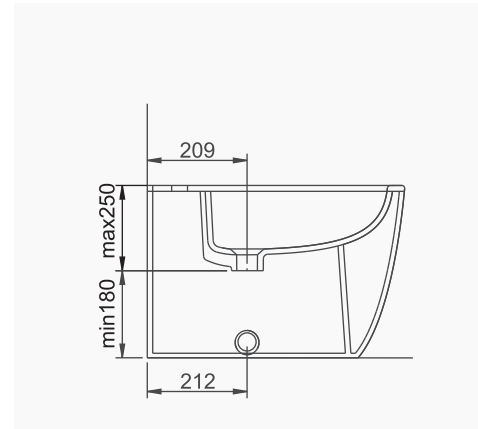

A037001
OCEAN PLUS YERDEN BİDE
OCEAN PLUS BTW BIDET