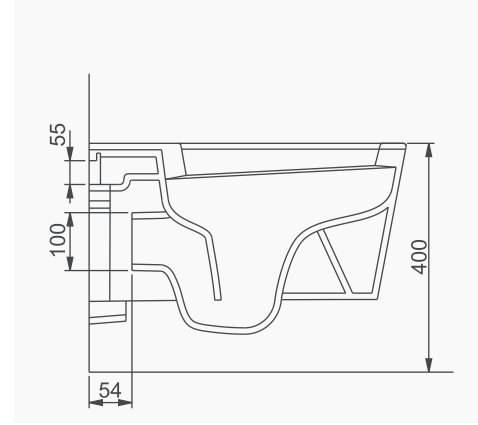

VOLCANO

A027020
VOLCANO ASMA BİDE
VOLCANO WALL-HUNG BIDET