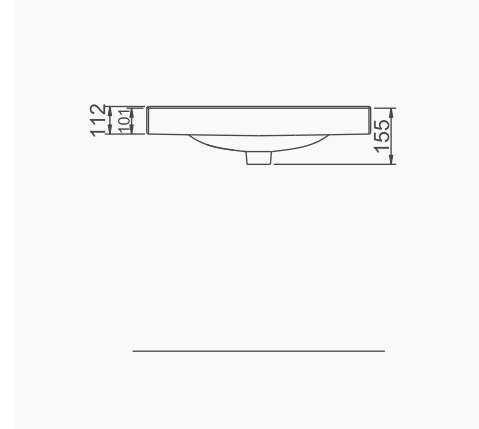

# LUNA

**A063011**  
LUNA YARIM TEZGAH LAVABO (65cm)  
LUNA SEMI-RECESSED WASHBASIN (65cm)

MOBİLYA KULLANIMINA VE DUVARA MONTAJA UYGUN.  
SUITABLE FOR USING WITH BATHROOM FURNITURES  
AND WALL MOUNTING.