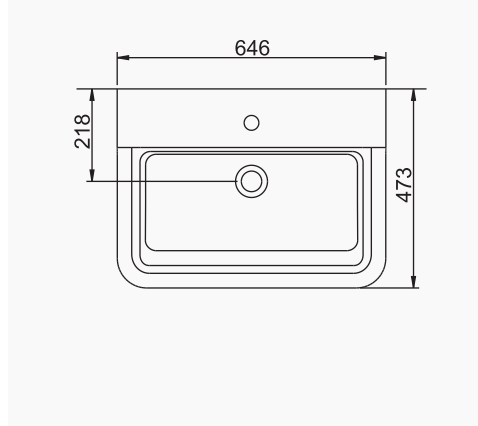

# OCEAN PLUS

**A033001**  
**OCEAN PLUS LAVABO (65cm)**  
*OCEAN PLUS WASHBASIN (65cm)*

**MOBİLYA KULLANIMINA VE DUVARA MONTAJA UYGUN.**  
*SUITABLE FOR USING WITH BATHROOM FURNITURES  
AND WALL MOUNTING.*