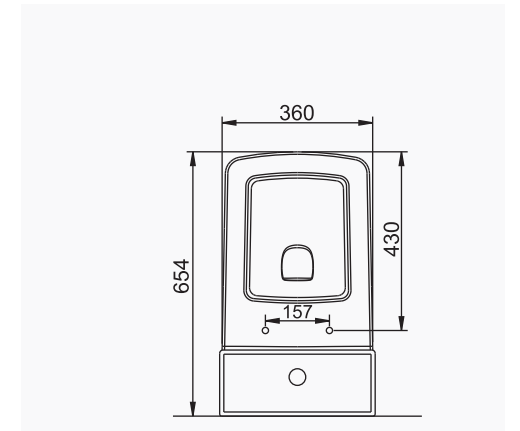

# ÖZGÜN UNIQUE

**A043001**  
**SILVA KALIN BANT LAVABO (56cm)**  
*SILVA THICK BELTED OVAL WASHBASIN (56cm)*

**MOBİLYA KULLANIMINA VE DUVARA MONTAJA UYGUN. TEZGAH ÜZERİNE UYUMLU.**  
*SUITABLE FOR USING WITH BATHROOM FURNITURES AND WALL MOUNTING. CAN BE USED AS COUNTERTOP.*