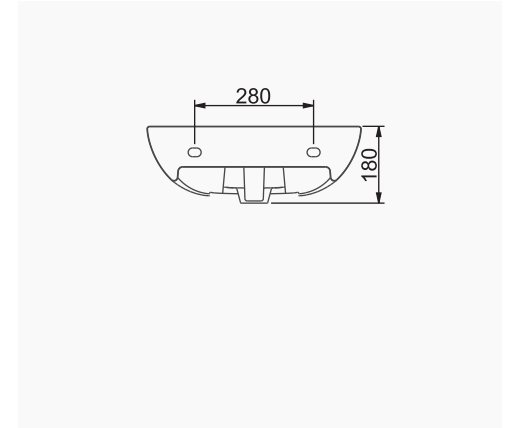

# TEK PARÇA ÜRÜNLER / STAND-ALONE PRODUCTS

**A053011**  
**TEZGAHALTI OVAL LAVABO (55 cm)**  
*UNDERCOUNTER OVAL WASHBASIN (55 cm)*

**TEZGAHALTI KULLANIMINA UYGUN.**  
*CAN BE USED AS UNDERCOUNTER.*

**A053001**  
**LAVABO (50cm)**  
*WASHBASIN (50cm)*