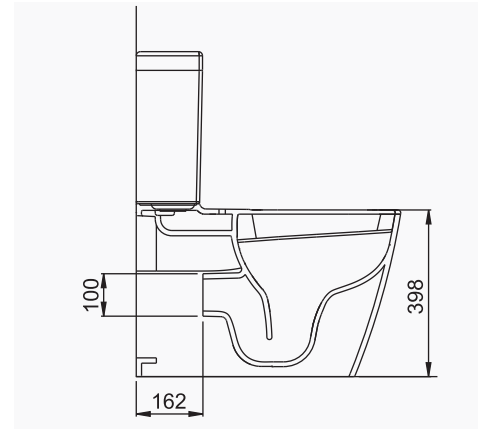

# LUNA

**A062001**  
**LUNA TEZGAH ÜSTÜ LAVABO (65cm)**  
*LUNA COUNTERTOP WASHBASIN (65cm)*

**MOBİLYA KULLANIMINA VE DUVARA MONTAJA UYGUN. TEZGAH ÜZERİNE UYUMLU.**  
*SUITABLE FOR USING WITH BATHROOM FURNITURES AND WALL MOUNTING. CAN BE USED AS COUNTERTOP.*