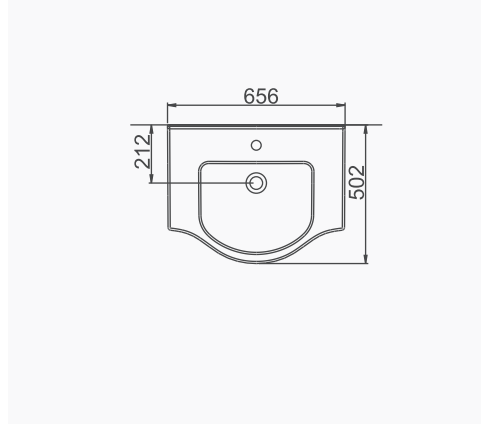

VOLCANO

A023050
VOLCANO LAVABO (65cm)
VOLCANO WASHBASIN WITH SHELF (65cm)

MOBİLYA KULLANIMINA VE DUVARA MONTAJA UYGUN.
SUITABLE FOR USING WITH BATHROOM FURNITURES
AND WALL MOUNTING.