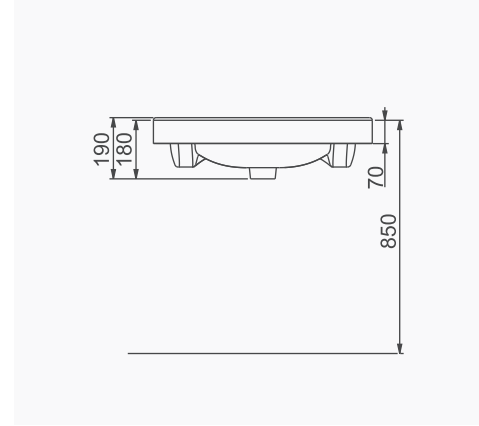

LUNA

A062101
LUNA TEZGAH LAVABO (65cm)
LUNA THICK BELTED RECTANGULAR WASHBASIN (65cm)

MOBİLYA KULLANIMINA VE DUVARA MONTAJA UYGUN. TEZGAH ÜZERİNE UYUMLU.
SUITABLE FOR USING WITH BATHROOM FURNITURES AND WALL MOUNTING. CAN BE USED AS COUNTERTOP.