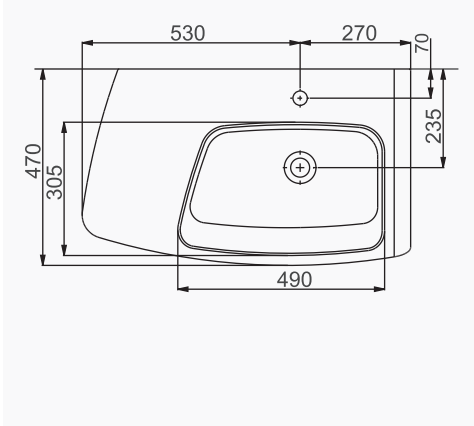

A083016
ARCHITECT IV
ARCHITECT IV

MOBİLYA KULLANIMINA VE DUVARA MONTAJA UYGUN.
SUITABLE FOR USING WITH BATHROOM FURNITURES
AND WALL MOUNTING.