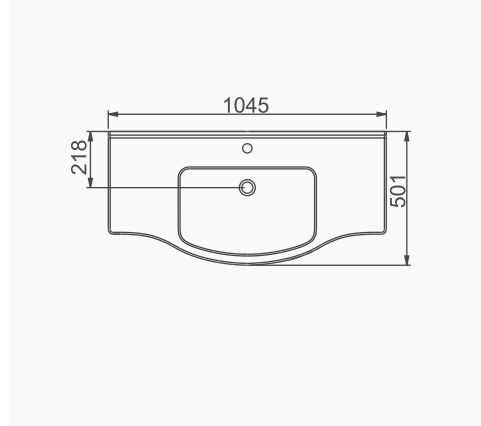

VOLCANO

AO24020
VOLCANO LAVABO (105cm)
VOLCANO WASHBASIN WITH SHELF (105 cm)

MOBİLYA KULLANIMINA VE DUVARA MONTAJA UYGUN.
*SUITABLE FOR USING WITH BATHROOM FURNITURES
AND WALL MOUNTING.*