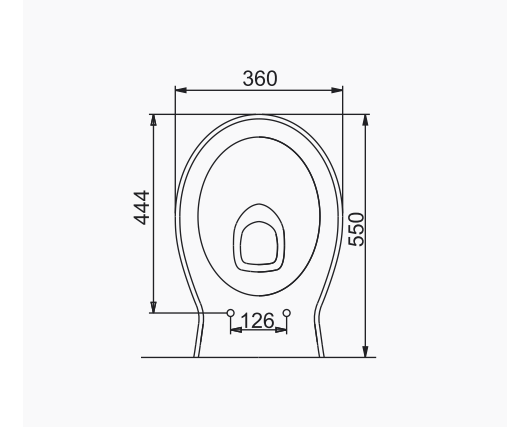

VOLCANO ASMA KLOZET /VOLCANO WALL-HUNG WC PAN
A021101 KLOZET / WC PAN
A020011 YAVAŞ KAPANIR İNCE KAPAK / SLOW CLOSE SLIM SEAT & COVER

A021102
WC PAN
WITHOUT BIDET FUNCTION