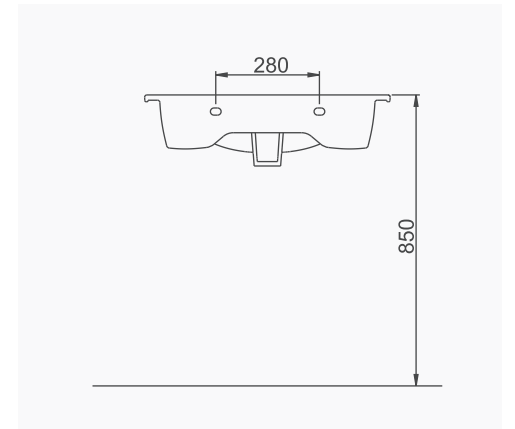

# LUNA

**A063011**  
LUNA YARIM TEZGAH LAVABO (65cm)  
LUNA SEMI-RECESSED WASHBASIN (65cm)

MOBİLYA KULLANIMINA VE DUVARA MONTAJA UYGUN.  
SUITABLE FOR USING WITH BATHROOM FURNITURES  
AND WALL MOUNTING.