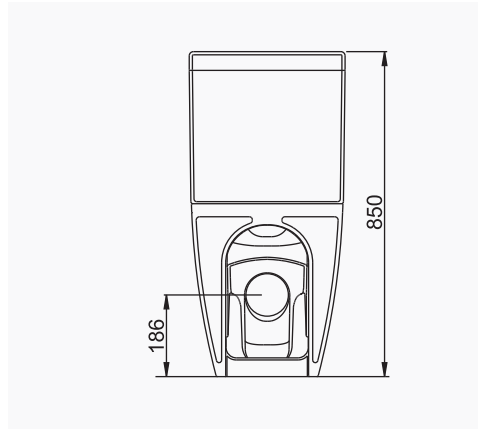

# LUNA

**A062001**  
**LUNA TEZGAH ÜSTÜ LAVABO (65cm)**  
*LUNA COUNTERTOP WASHBASIN (65cm)*

**MOBİLYA KULLANIMINA VE DUVARA MONTAJA UYGUN. TEZGAH ÜZERİNE UYUMLU.**  
*SUITABLE FOR USING WITH BATHROOM FURNITURES AND WALL MOUNTING. CAN BE USED AS COUNTERTOP.*