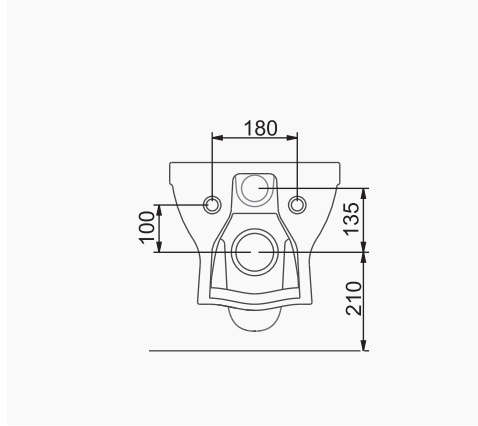

SILVA

SILVA ASMA KLOZET /SILVA WALL-HUNG WC PAN
A041040 KLOZET / WC PAN
A040011 YAVAŞ KAPANIR İNCE KAPAK /SLOW CLOSE SLIM SEAT & COVER