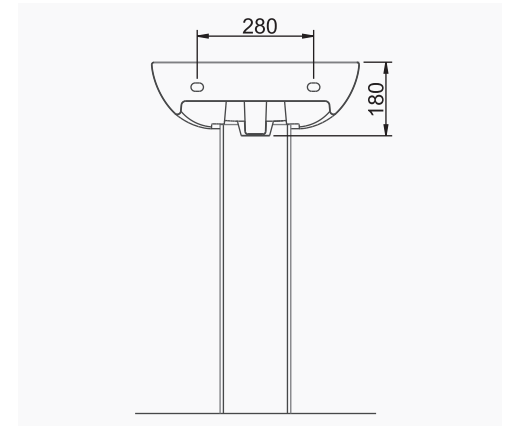

TEK PARÇA ÜRÜNLER / STAND-ALONE PRODUCTS

A055
LAVABO (50 cm) + TERRA - VOLCANO ORTAK TAM AYAK
WASHBASIN (50 cm) + TERRA - VOLCANO COMMON FULL PEDESTAL

DUVARA MONTAJA UYGUN
KOLON VE YARIM AYAK İLE UYUMLU.
SUITABLE FOR WALL MOUNTING AND USING WITH
SEMI PEDESTAL AND FULL PEDESTAL.