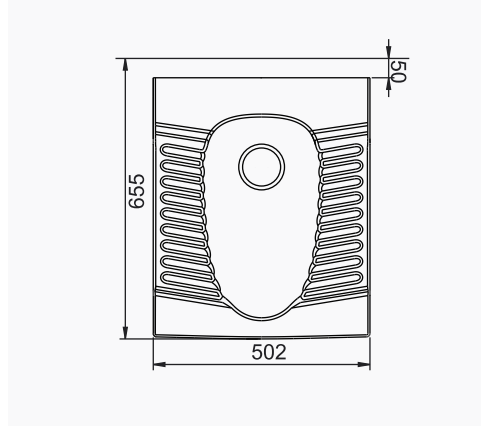

TEK PARÇA ÜRÜNLER / STAND-ALONE PRODUCTS

A056001
HELA TAŞI ARKADAN YIKAMA GİRİŞLİ
REAR FLUSH INLET SQUATTING PAN