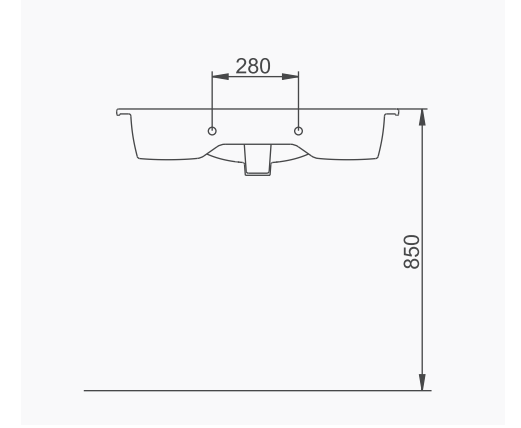

LUNA

A063202
LUNA FLAT LAVABO (80cm)
LUNA WASHBASIN WITH FLAT SHELF (80cm)

MOBİLYA KULLANIMINA VE DUVARA MONTAJA UYGUN. TEZGAH ÜZERİNE UYUMLU.
SUITABLE FOR USING WITH BATHROOM FURNITURES AND WALL MOUNTING. CAN BE USED AS COUNTERTOP.