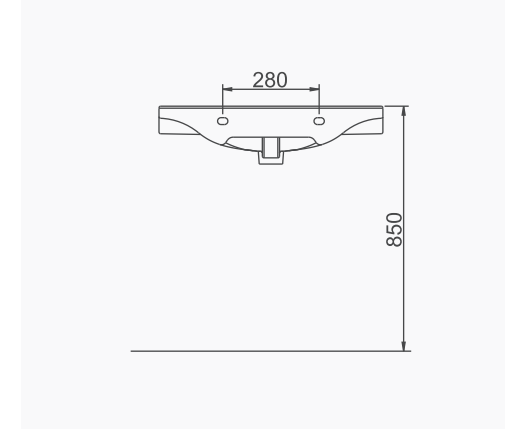

# LUNA

**A063011**  
LUNA YARIM TEZGAH LAVABO (65cm)  
LUNA SEMI-RECESSED WASHBASIN (65cm)

MOBİLYA KULLANIMINA VE DUVARA MONTAJA UYGUN.  
SUITABLE FOR USING WITH BATHROOM FURNITURES  
AND WALL MOUNTING.