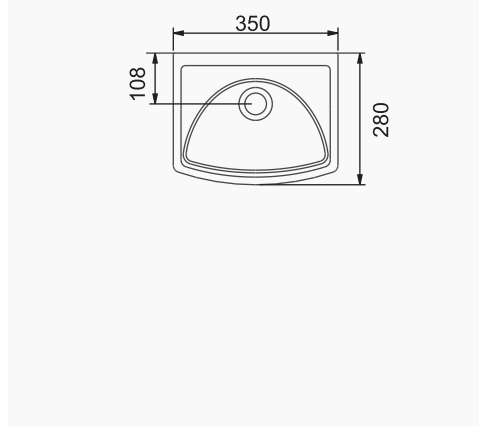

TEK PARÇA ÜRÜNLER / STAND-ALONE PRODUCTS

28X35 CM LAVABO
28x35 cm WASHBASIN

DUVARA MONTAJA UYGUN.
SUITABLE FOR WALL MOUNTING.