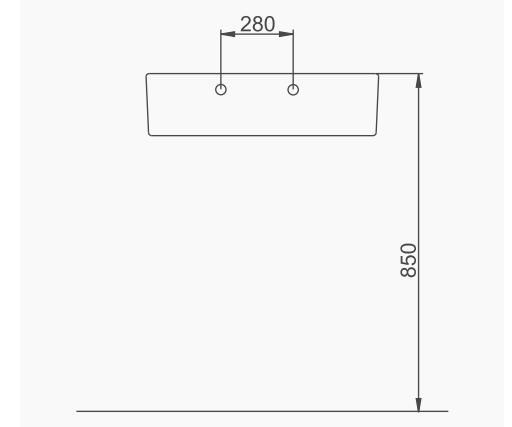

A074003
AQUA TEZGAHÜSTÜ DİKDÖRTGEN LAVABO (56 cm)
AQUA COUNTERTOP RECTANGULAR WASHBASIN (56 cm)

MOBİLYA KULLANIMINA VE DUVARA MONTAJA UYGUN. TEZGAH ÜZERİNE UYUMLU.
SUITABLE FOR USING WITH BATHROOM FURNITURES AND
WALL MOUNTING. CAN BE USED AS COUNTERTOP.