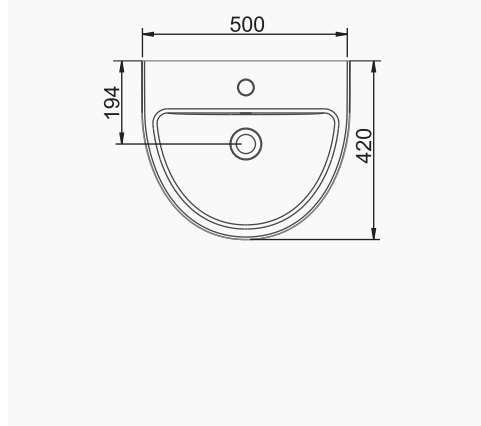

TEK PARÇA ÜRÜNLER / STAND-ALONE PRODUCTS

A055
LAVABO (50 cm) + TERRA - VOLCANO ORTAK TAM AYAK
WASHBASIN (50 cm) + TERRA - VOLCANO COMMON FULL PEDESTAL

DUVARA MONTAJA UYGUN
KOLON VE YARIM AYAK İLE UYUMLU.
SUITABLE FOR WALL MOUNTING AND USING WITH
SEMI PEDESTAL AND FULL PEDESTAL.