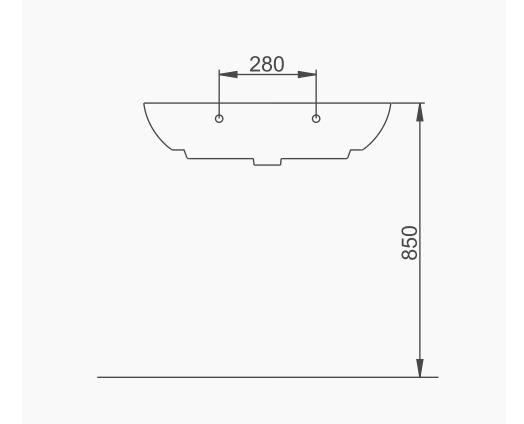

LUNA

A062001
LUNA TEZGAH ÜSTÜ LAVABO (65cm)
LUNA COUNTERTOP WASHBASIN (65cm)

MOBİLYA KULLANIMINA VE DUVARA MONTAJA UYGUN. TEZGAH ÜZERİNE UYUMLU.
SUITABLE FOR USING WITH BATHROOM FURNITURES AND WALL MOUNTING. CAN BE USED AS COUNTERTOP.