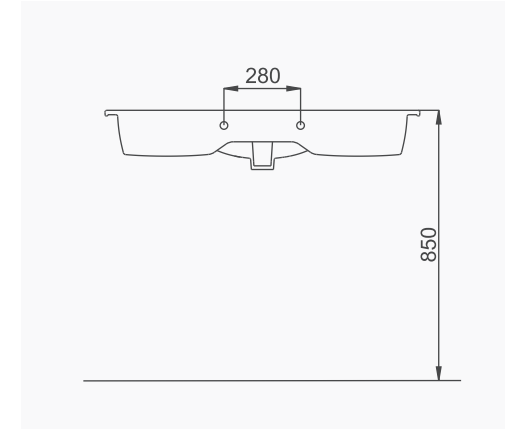

**A063201**  
LUNA FLAT LAVABO (65cm)  
LUNA WASHBASIN WITH FLAT SHELF (65cm)

MOBİLYA KULLANIMINA VE DUVARA MONTAJA UYGUN. TEZGAH ÜZERİNE UYUMLU.  
SUITABLE FOR USING WITH BATHROOM FURNITURES AND  
WALL MOUNTING. CAN BE USED AS COUNTERTOP.

# LUNA

**A063202**  
**LUNA FLAT LAVABO (80cm)**  
*LUNA WASHBASIN WITH FLAT SHELF (80cm)*

**MOBİLYA KULLANIMINA VE DUVARA MONTAJA UYGUN. TEZGAH ÜZERİNE UYUMLU.**  
*SUITABLE FOR USING WITH BATHROOM FURNITURES AND WALL MOUNTING. CAN BE USED AS COUNTERTOP.*