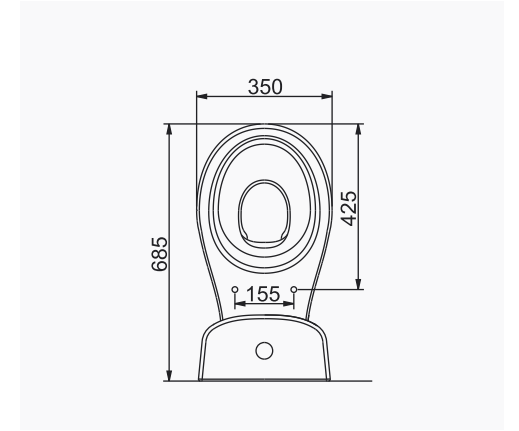

BEDENSEL ENGELLİ / DISABLED

A051091
WC PAN
WITHOUT BIDET FUNCTION