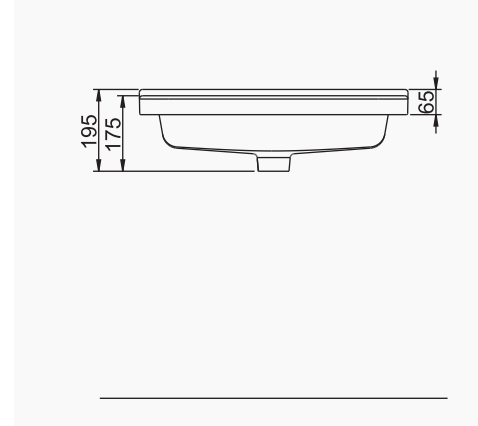

# OCEAN PLUS

**A033001**  
**OCEAN PLUS LAVABO (65cm)**  
*OCEAN PLUS WASHBASIN (65cm)*

**MOBİLYA KULLANIMINA VE DUVARA MONTAJA UYGUN.**  
*SUITABLE FOR USING WITH BATHROOM FURNITURES  
AND WALL MOUNTING.*