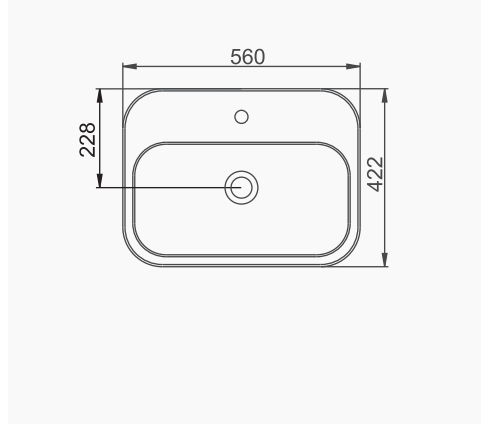

# SAKIN RELAXING

NATURA TEZGAH ÜSTÜ OVAL KARE LAVABO  
NATURA COUNTER OVAL DİAGONAL WASHBASIN

NATURA TEZGAH ÜSTÜ KOŞELİ LAVABO  
NATURA COUNTER TOP DİAGONAL WASHBASIN

**A074004**  
**AQUA TEZGAHÜSTÜ OVAL DİKDÖRTGEN LAVABO (56 cm)**  
*AQUA COUNTERTOP OVAL RECTANGULAR WASHBASIN (56 cm)*