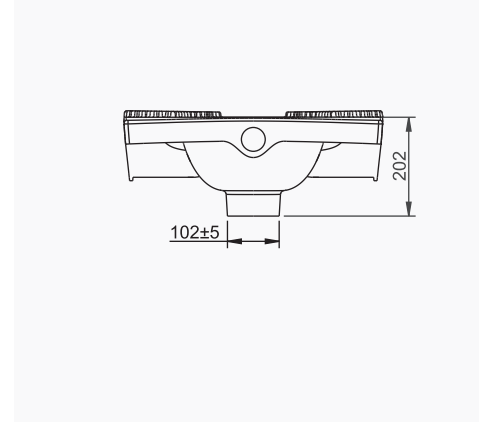

TEK PARÇA ÜRÜNLER / STAND-ALONE PRODUCTS

GÜNEŞ TİPİ HELA TAŞI ARKADAN YIKAMA GİRİŞLİ
REAR FLUSH INLET SUN SQUATTING PAN