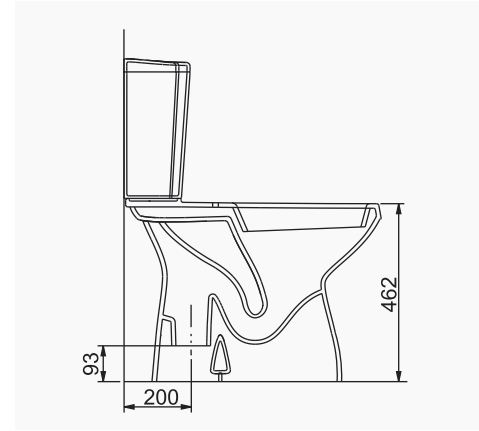

BEDENSEL ENGELLİ / DISABLED

A051090 BEDENSEL ENGELLİ KLOZET / DISABLED CLOSE COUPLER WC
A052001 REZERVUAR (İç Takımsız) / CISTERN (Without Flush Mechanism)
AG50004 YAVAŞ KAPANIR KLOZET KAPAĞI / SEAT & COVER SLOW CLOSE
AG50003 KLOZET KAPAĞI / STANDART SEAT & COVER

A051091
WC PAN
WITHOUT BIDET FUNCTION