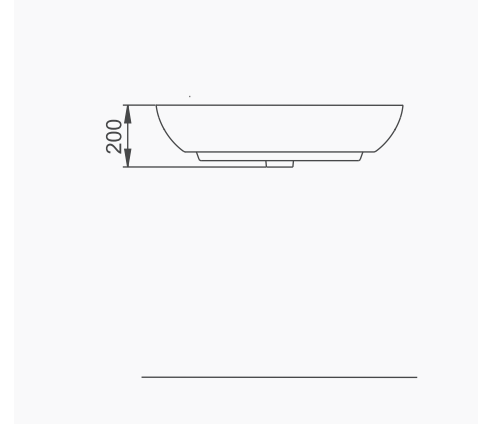

LUNA

A062001
LUNA TEZGAH ÜSTÜ LAVABO (65cm)
LUNA COUNTERTOP WASHBASIN (65cm)

MOBİLYA KULLANIMINA VE DUVARA MONTAJA UYGUN. TEZGAH ÜZERİNE UYUMLU.
SUITABLE FOR USING WITH BATHROOM FURNITURES AND WALL MOUNTING. CAN BE USED AS COUNTERTOP.