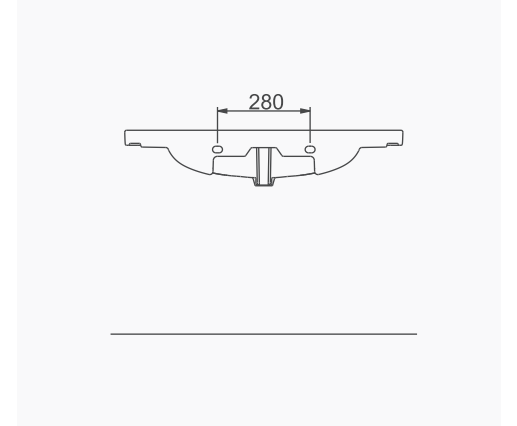

VOLCANO

AO24020
VOLCANO LAVABO (105cm)
VOLCANO WASHBASIN WITH SHELF (105 cm)

MOBİLYA KULLANIMINA VE DUVARA MONTAJA UYGUN.
*SUITABLE FOR USING WITH BATHROOM FURNITURES
AND WALL MOUNTING.*