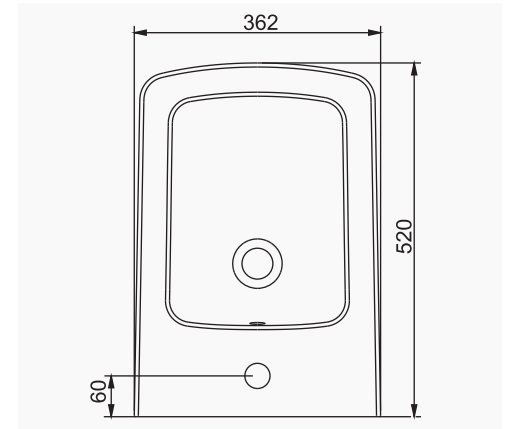

LUNA ASMA BİDE
LUNA WALL-HUNG BIDET