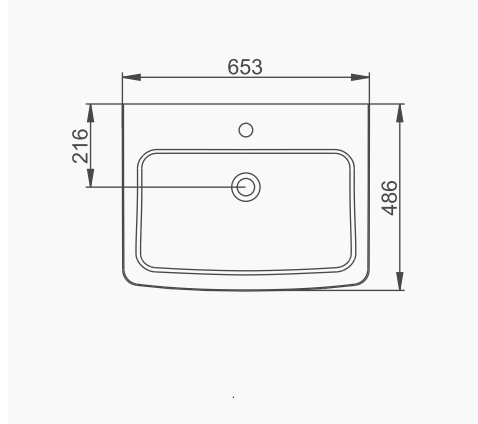

LUNA

A062001
LUNA TEZGAH ÜSTÜ LAVABO (65cm)
LUNA COUNTERTOP WASHBASIN (65cm)

MOBİLYA KULLANIMINA VE DUVARA MONTAJA UYGUN. TEZGAH ÜZERİNE UYUMLU.
SUITABLE FOR USING WITH BATHROOM FURNITURES AND WALL MOUNTING. CAN BE USED AS COUNTERTOP.