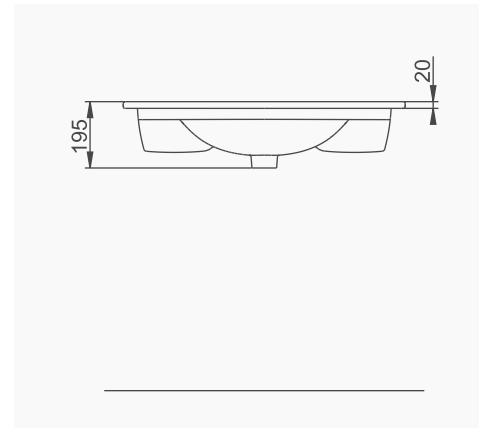

LUNA

A063202
LUNA FLAT LAVABO (80cm)
LUNA WASHBASIN WITH FLAT SHELF (80cm)

MOBİLYA KULLANIMINA VE DUVARA MONTAJA UYGUN. TEZGAH ÜZERİNE UYUMLU.
SUITABLE FOR USING WITH BATHROOM FURNITURES AND WALL MOUNTING. CAN BE USED AS COUNTERTOP.