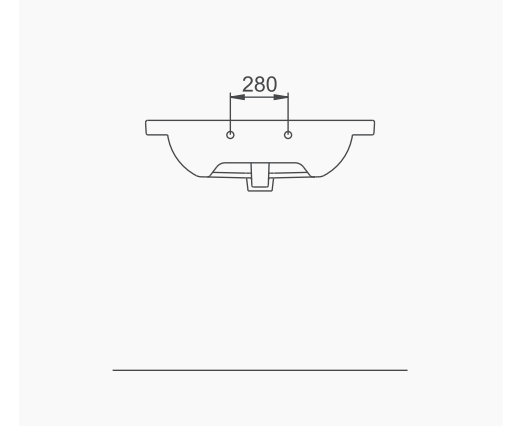

**A043101**  
**SILVA KARE ETAJERLİ TEZGAH LAVABO (65cm)**  
*SILVA WASHBASIN WITH EDGED SHELF (65cm)*

**MOBİLYA KULLANIMINA VE DUVARA MONTAJA UYGUN. TEZGAH ÜZERİNE UYUMLU.**  
*SUITABLE FOR USING WITH BATHROOM FURNITURES AND WALL MOUNTING. CAN BE USED AS COUNTERTOP.*