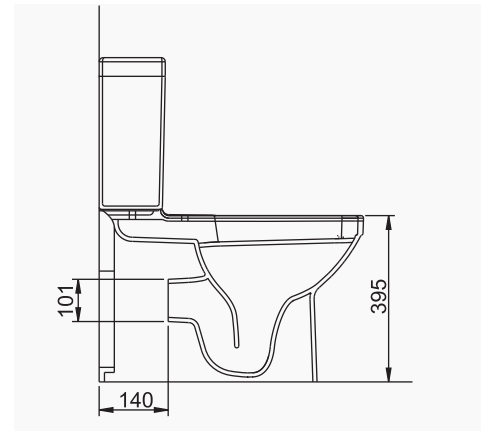

# ÖZGÜN UNIQUE

**A043001**  
**SILVA KALIN BANT LAVABO (56cm)**  
*SILVA THICK BELTED OVAL WASHBASIN (56cm)*

**MOBİLYA KULLANIMINA VE DUVARA MONTAJA UYGUN. TEZGAH ÜZERİNE UYUMLU.**  
*SUITABLE FOR USING WITH BATHROOM FURNITURES AND WALL MOUNTING. CAN BE USED AS COUNTERTOP.*