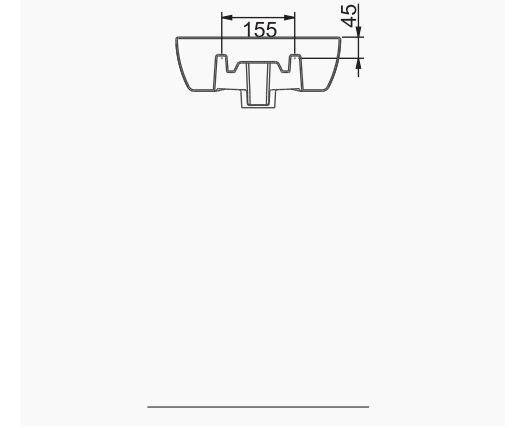

TEK PARÇA ÜRÜNLER / STAND-ALONE PRODUCTS

28X35 CM LAVABO
28x35 cm WASHBASIN

DUVARA MONTAJA UYGUN.
SUITABLE FOR WALL MOUNTING.