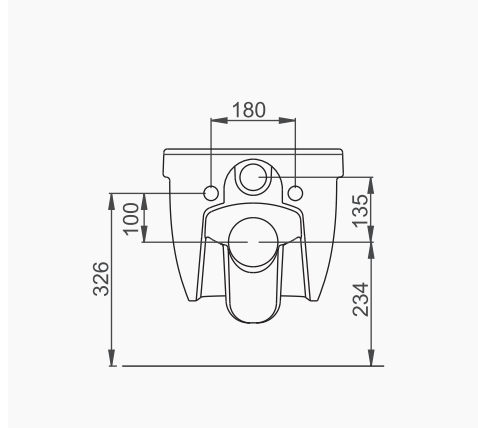

TERRA

TERRA **RIM-OUT** ASMA KLOZET /TERRA *RIM-OUT* WALL-HUNG WC PAN

A011111 KLOZET / WC PAN

A010011 YAVAŞ KAPANIR İNCE KAPAK / *SLOW CLOSE SLIM SEAT & COVER*

A011112

WC PAN

WITHOUT BIDET FUNCTION