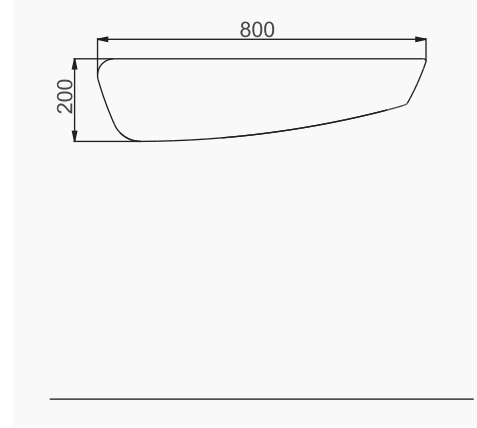

ARCHITECT

A083015
ARCHITECT III
ARCHITECT III

MOBİLYA KULLANIMINA VE DUVARA MONTAJA UYGUN.
SUITABLE FOR USING WITH BATHROOM FURNITURES
AND WALL MOUNTING.