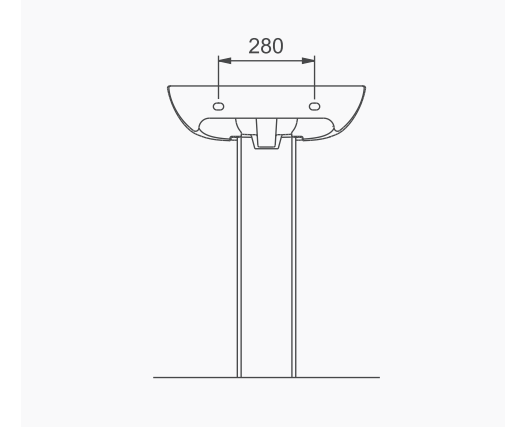

# VOLCANO

A023001 VOLCANO LAVABO (58cm) / VOLCANO WASHBASIN (58cm)  
A014101 TERRA-VOLCANO ORTAK YARIM AYAK / TERRA-VOLCANO COMMON SEMI PEDESTAL

DUVARA MONTAJA UYGUN  
KOLON VE YARIM AYAK İLE UYUMLU.  
SUITABLE FOR WALL MOUNTING AND USING WITH  
SEMI PEDESTAL AND FULL PEDESTAL.