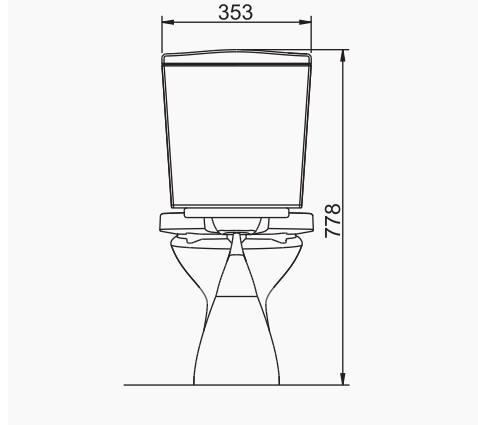

NATURA

A051 NATURA ALT TAN ÇIKIŞLI KLOZET / NATURA S-TRAP CLOSE-COUPLED WC
A051001 KLOZET / WC PAN
A052001 REZERVUAR (iç Takımsız) / CISTERN (Without Flush Mechanism)
AG50004 NATURA YAVAŞ KAPANIR KLOZET KAPAĞI / NATURA SEAT & COVER SLOW CLOSE
AG50003 NATURA KLOZET KAPAĞI / NATURA STANDART SEAT & COVER