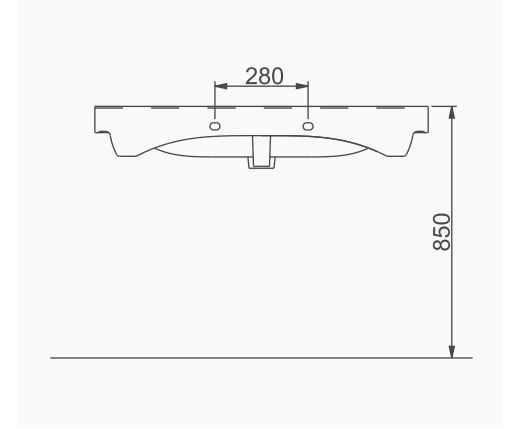

LUNA

A062103
LUNA TEZGAH LAVABO (100cm)
LUNA THICK BELTED RECTANGULAR WASHBASIN (100cm)