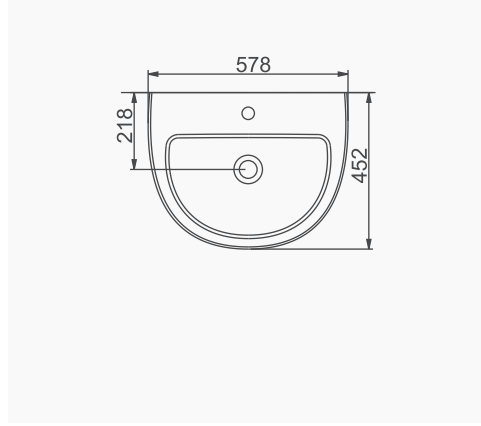

VOLCANO

A023001 VOLCANO LAVABO (58cm) / VOLCANO WASHBASIN (58cm)
A014101 TERRA-VOLCANO ORTAK YARIM AYAK / TERRA-VOLCANO COMMON SEMI PEDESTAL

DUVARA MONTAJA UYGUN
KOLON VE YARIM AYAK İLE UYUMLU.
SUITABLE FOR WALL MOUNTING AND USING WITH
SEMI PEDESTAL AND FULL PEDESTAL.