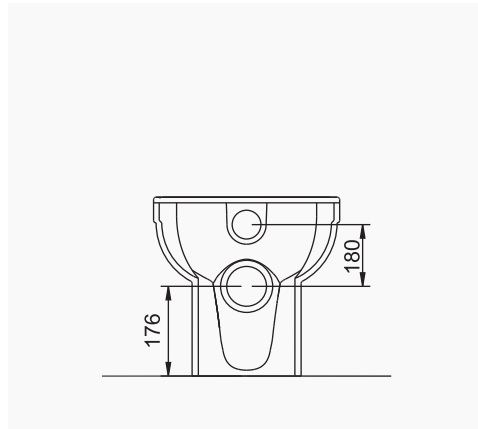

TERRA **YERDEN TEK PARÇA** KLOZET /TERRA *SINGLE BTW* WC PAN

A011031 KLOZET / WC PAN

A010011 YAVAŞ KAPANIR İNCE KAPAK / *SLOW CLOSE SLIM SEAT & COVER*

A011032

WC PAN

WITHOUT BIDET FUNCTION