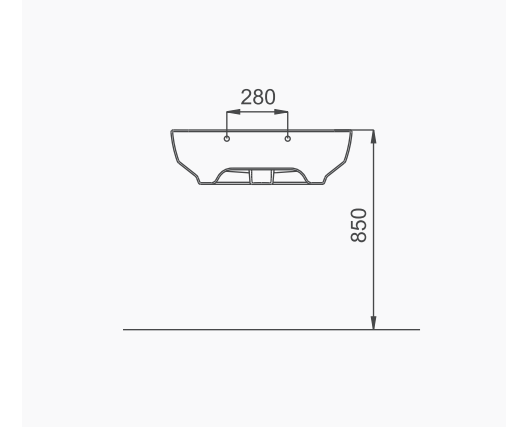

# ÖZGÜN UNIQUE

**A043001**  
**SILVA KALIN BANT LAVABO (56cm)**  
*SILVA THICK BELTED OVAL WASHBASIN (56cm)*

**MOBİLYA KULLANIMINA VE DUVARA MONTAJA UYGUN. TEZGAH ÜZERİNE UYUMLU.**  
*SUITABLE FOR USING WITH BATHROOM FURNITURES AND WALL MOUNTING. CAN BE USED AS COUNTERTOP.*