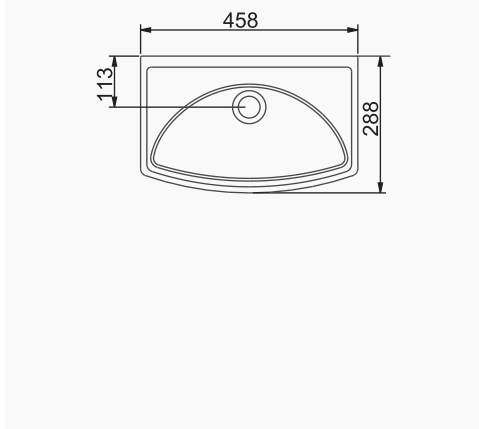

# TEK PARÇA ÜRÜNLER / STAND-ALONE PRODUCTS

**28X35 CM LAVABO**  
28x35 cm WASHBASIN

**DUVARA MONTAJA UYGUN.**  
SUITABLE FOR WALL MOUNTING.

**28X45 CM LAVABO**  
28x45 cm WASHBASIN

**DUVARA MONTAJA UYGUN.**  
SUITABLE FOR WALL MOUNTING.