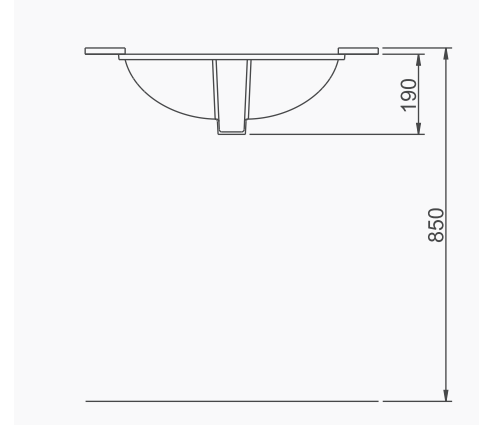

TEK PARÇA ÜRÜNLER / STAND-ALONE PRODUCTS

A053011
TEZGAHALTI OVAL LAVABO (55 cm)
UNDERCOUNTER OVAL WASHBASIN (55 cm)

TEZGAHALTI KULLANIMINA UYGUN.
CAN BE USED AS UNDERCOUNTER.