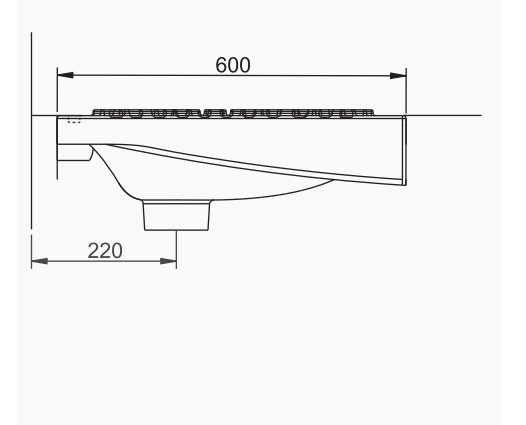

GÜNEŞ TİPİ HELA TAŞI ÜSTTEN YIKAMA GİRİŞLİ
TOP FLUSH INLET SUN SQUATTING PAN