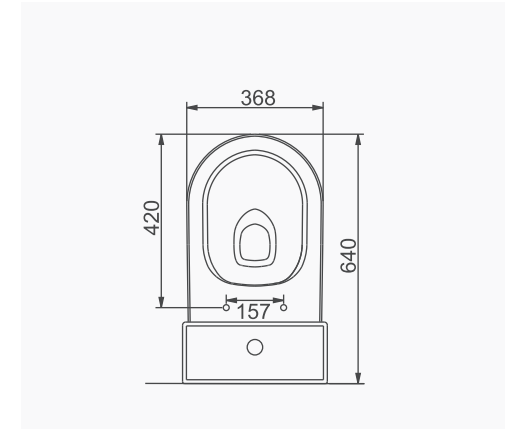

# OCEAN PLUS

**A033001**  
**OCEAN PLUS LAVABO (65cm)**  
*OCEAN PLUS WASHBASIN (65cm)*

**MOBİLYA KULLANIMINA VE DUVARA MONTAJA UYGUN.**  
*SUITABLE FOR USING WITH BATHROOM FURNITURES  
AND WALL MOUNTING.*