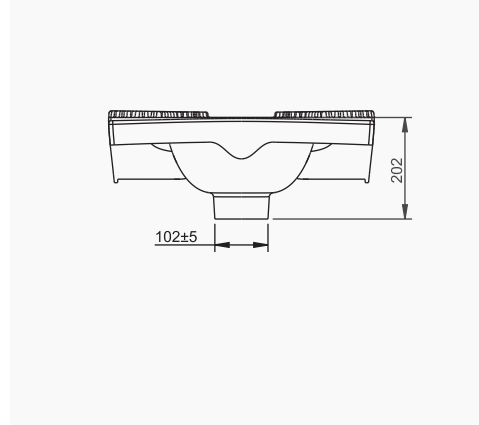

GÜNEŞ TİPİ HELA TAŞI ÜSTTEN YIKAMA GİRİŞLİ
TOP FLUSH INLET SUN SQUATTING PAN