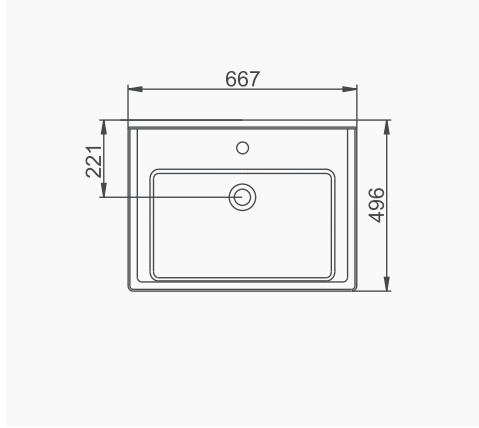

**A043101**  
**SILVA KARE ETAJERLİ TEZGAH LAVABO (65cm)**  
*SILVA WASHBASIN WITH EDGED SHELF (65cm)*

**MOBİLYA KULLANIMINA VE DUVARA MONTAJA UYGUN. TEZGAH ÜZERİNE UYUMLU.**  
*SUITABLE FOR USING WITH BATHROOM FURNITURES AND WALL MOUNTING. CAN BE USED AS COUNTERTOP.*