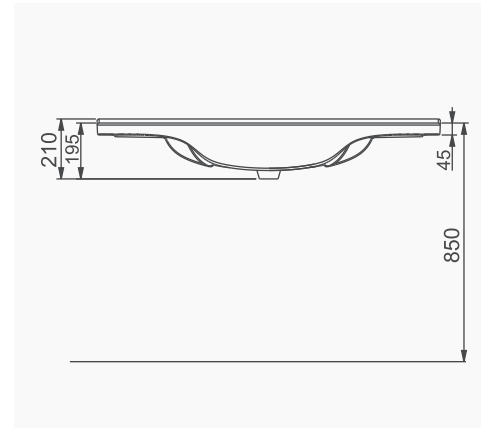

AO24040
VOLCANO LAVABO (120cm)
VOLCANO WASHBASIN WITH SHELF (120 cm)

MOBİLYA KULLANIMINA VE DUVARA MONTAJA UYGUN.
*SUITABLE FOR USING WITH BATHROOM FURNITURES
AND WALL MOUNTING.*