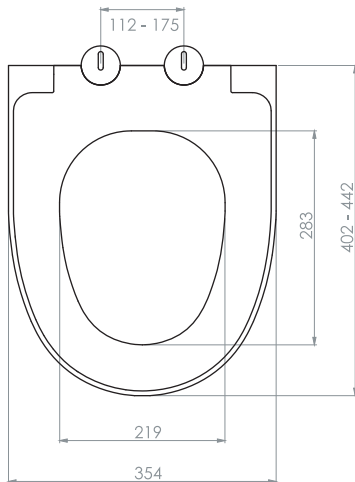

STYLE

DUROPLAST

YAVAŞ KAPANAN KLOZET KAPAĞI

DUROPLAST SOFT CLOSE
SEAT COVER

Kolay Montaj
Easy Mounting

Sessiz yavaş kapanır
Silent slow closing

Tak-çıkart
Plug-in

Kolay Temizlik
Easy Cleaning

0408

**DUROPLAST YAVAŞ KAPANAN
KLOZET KAPAĞI**
DUROPLAST SOFT CLOSE SEAT COVER

Bürüt ağırlık	Gross weight	14.90
Net ağırlık	Net weight	13.20
Koli ölçüsü (cm)	Box size	36x48x39
Koli adedi	Capacity of box	6
Renkler	Colours	Beyaz / white