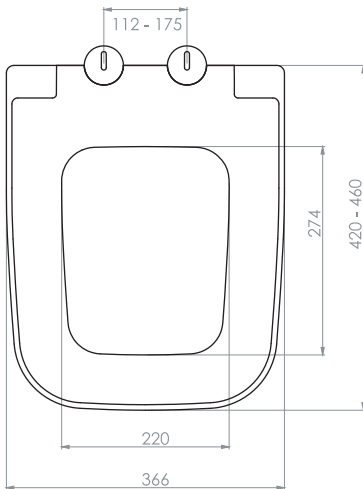

DOLCE

DUROPLAST

YAVAŞ KAPANAN KLOZET KAPAĞI

DUROPLAST SOFT CLOSE
SEAT COVER

Kolay Montaj
Easy Mounting

Sessiz yavaş kapanır
Silent slow closing

Tak-çıkart
Plug-in

Kolay Temizlik
Easy Cleaning

0406

**DUROPLAST YAVAŞ KAPANAN
KLOZET KAPAĞI**
DUROPLAST SOFT CLOSE SEAT COVER

Bürüt ağırlık	Gross weight	16.90
Net ağırlık	Net weight	15.30
Koli ölçüsü (cm)	Box size	36x48x39
Koli adedi	Capacity of box	6
Renkler	Colours	Beyaz / white