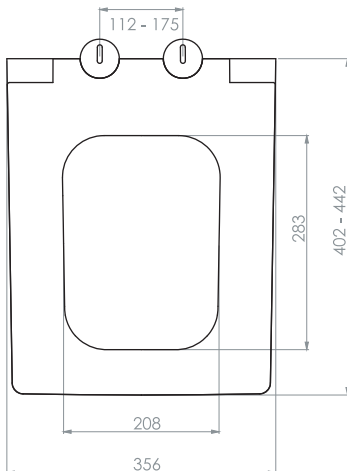

KARE SLIM

DUROPLAST

YAVAŞ KAPANAN KLOZET KAPAĞI

DUROPLAST SOFT CLOSE
SEAT COVER

Kolay Montaj
Easy Mounting

Sessiz yavaş kapanır
Silent slow closing

Tak-çıkart
Plug-in

Kolay Temizlik
Easy Cleaning

0410

**DUROPLAST YAVAŞ KAPANAN
KLOZET KAPAĞI**

DUROPLAST SOFT CLOSE SEAT COVER

Bürüt ağırlık	Gross weight	16.00
Net ağırlık	Net weight	14.40
Koli ölçüsü (cm)	Box size	36x48x39
Koli adedi	Capacity of box	6
Renkler	Colours	Beyaz / white