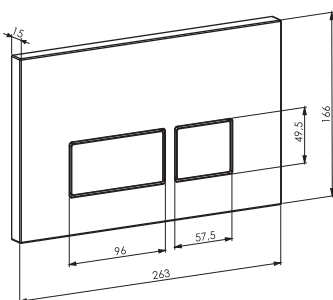

BUTONLAR BUTTONS

0040

Mat krom buton

Chrome satin button

0041

Parlak krom buton

Chrome button

0042

Beyaz buton

White button

0050

Mat krom buton

Chrome satin button

0051

Parlak krom buton

Chrome button

0052

Beyaz buton

White button

0054

Füme buton

Fume button

0060

Mat krom buton

Chrome satin button

0061

Parlak krom buton

Chrome button

0062

Beyaz buton

White button

0064

Füme buton

Fume button

0063

Gold buton

Gold button

Teknik Çizimler / Technical Details

0040