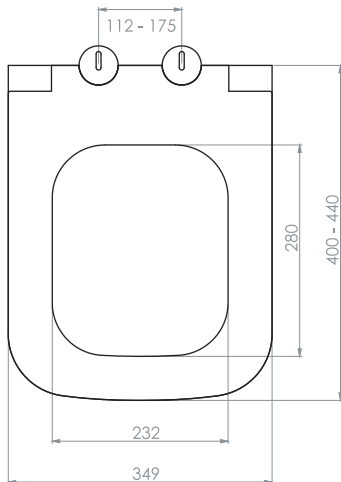

FORTE

DUROPLAST

YAVAŞ KAPANAN KLOZET KAPAĞI

DUROPLAST SOFT CLOSE
SEAT COVER

Kolay Montaj
Easy Mounting

Sessiz yavaş kapanır
Silent slow closing

Tak-çıkart
Plug-in

Kolay Temizlik
Easy Cleaning

0412

**DUROPLAST YAVAŞ KAPANAN
KLOZET KAPAĞI**
DUROPLAST SOFT CLOSE SEAT COVER

Bürüt ağırlık	Gross weight	15.20
Net ağırlık	Net weight	13.60
Koli ölçüsü (cm)	Box size	36x48x39
Koli adedi	Capacity of box	6
Renkler	Colours	Beyaz / white