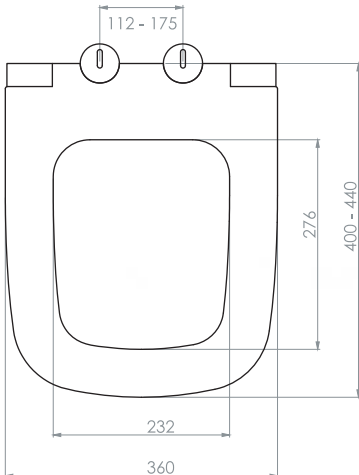

LENTO

DUROPLAST

YAVAŞ KAPANAN KLOZET KAPAĞI

DUROPLAST SOFT CLOSE
SEAT COVER

Kolay Montaj
Easy Mounting

Sessiz yavaş kapanır
Silent slow closing

Tak-çıkart
Plug-in

Kolay Temizlik
Easy Cleaning

0405

DUROPLAST YAVAŞ KAPANAN KLOZET KAPAĞI

DUROPLAST SOFT CLOSE SEAT COVER

Bürüt ağırlık	Gross weight	15.10
Net ağırlık	Net weight	13.30
Koli ölçüsü (cm)	Box size	36x48x39
Koli adedi	Capacity of box	6
Renkler	Colours	Beyaz / white