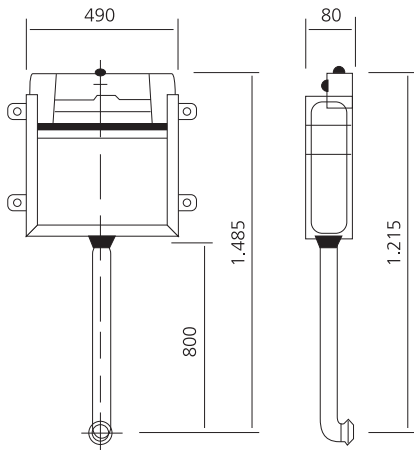

GÖMME REZERVUAR CONCEALED CISTERNS

Alan tasarrufu
Space Saving

Kolay Montaj
Easy Mounted

Su Tasarrufu
Water conservation

Sessiz
Silent

Hijyenik
Hygienic

5 yıl Garanti
5 Year Guaranty

0021

3/6 LİTRE GÖMME REZERVUAR HELA TAŞI UYUMLU
BUILT-IN RESERVOIR FOR ALATURCA TOILET (WITH DOUBLE BUTTON 3/6 LT.)

Bürüt ağırlık	Gross weight	4.80 kg
Net ağırlık	Net weight	3.85 kg
Koli ölçüsü (cm)	Box size	11x82x58
Koli adedi	Capacity of box	1