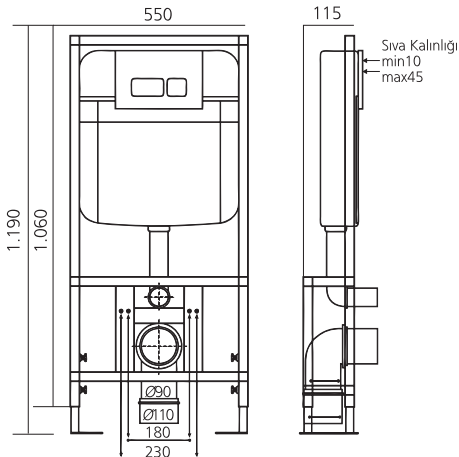

GÖMME REZERVUAR CONCEALED CISTERNS

Alan tasarrufu
Space Saving

Kolay Montaj
Easy Mounted

Su Tasarrufu
Water conservation

Sessiz
Silent

Hijyenik
Hygienic

5 yıl Garanti
5 Year Guaranty

0025

3/6 LİTRE GÖMME REZERVUAR - (ÇİFT AYAKLI)
CONCEALED TANK SYSTEM RESERVOİR WITH
DOUBLE LEG (WITH DOUBLE BUTTON 3/6 LT.)

Bürüt ağırlık	Gross weight	15.25 kg
Net ağırlık	Net weight	13.75 kg
Koli ölçüsü (cm)	Box size	15x111x60
Koli adedi	Capacity of box	1