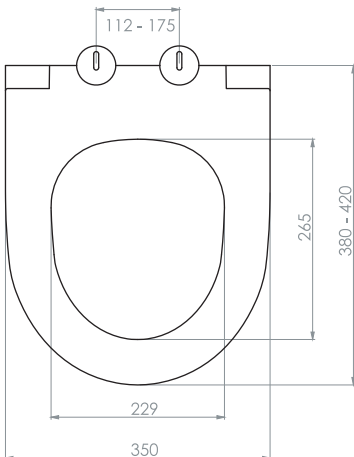

NEVA

DUROPLAST

YAVAŞ KAPANAN KLOZET KAPAĞI

DUROPLAST SOFT CLOSE
SEAT COVER

Kolay Montaj
Easy Mounting

Sessiz yavaş kapanır
Silent slow closing

Tak-çıkart
Plug-in

Kolay Temizlik
Easy Cleaning

0407

DUROPLAST YAVAŞ KAPANAN KLOZET KAPAĞI

DUROPLAST SOFT CLOSE SEAT COVER

Bürüt ağırlık	Gross weight	13.30
Net ağırlık	Net weight	11.70
Koli ölçüsü (cm)	Box size	36x48x39
Koli adedi	Capacity of box	6
Renkler	Colours	Beyaz / white