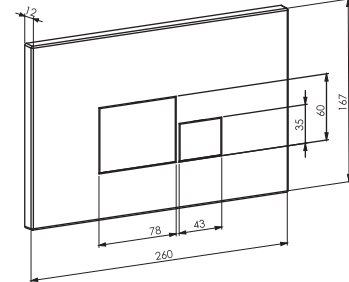

BUTONLAR BUTTONS

0040

Mat krom buton

Chrome satin button

0041

Parlak krom buton

Chrome button

0042

Beyaz buton

White button

0050

Mat krom buton

Chrome satin button

0051

Parlak krom buton

Chrome button

0052

Beyaz buton

White button

0054

Füme buton

Fume button

0060

Mat krom buton

Chrome satin button

0061

Parlak krom buton

Chrome button

0062

Beyaz buton

White button

0064

Füme buton

Fume button

0063

Gold buton

Gold button

Teknik Çizimler / Technical Details

0040

0050

0060