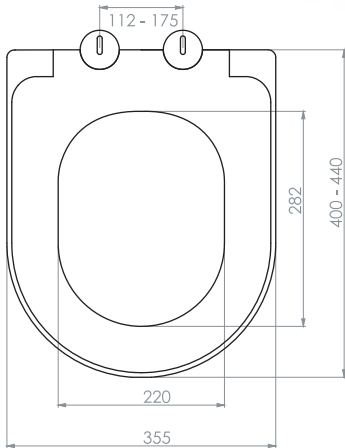

ELEGANCE

DUROPLAST

YAVAŞ KAPANAN KLOZET KAPAĞI

DUROPLAST SOFT CLOSE
SEAT COVER

Kolay Montaj
Easy Mounting

Sessiz yavaş kapanır
Silent slow closing

Tak-çıkır
Plug-in

Kolay Temizlik
Easy Cleaning

0402

**DUROPLAST YAVAŞ KAPANAN
KLOZET KAPAĞI**

DUROPLAST SOFT CLOSE SEAT COVER

Bürüt ağırlık	Gross weight	16.00
Net ağırlık	Net weight	14.00
Koli ölçüsü (cm)	Box size	35x47x39
Koli adedi	Capacity of box	6
Renkler	Colours	Beyaz / white