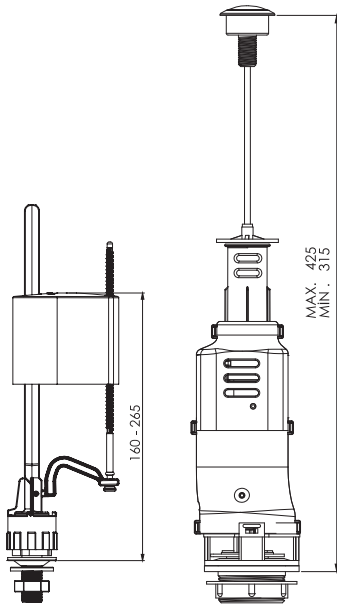

REZERVUAR İÇ TAKIMI

PERFECT FLOTÖR

INTERNAL MECHANISM

Kolay Montaj
Easy Mounted

Uyumlu
Easy Going

5 yıl Garanti
5 Year Guaranty

0112 BASMALI SİSTEM FLUSH SYSTEM

Bürüt ağırlık	Gross weight	12.30 kg
Net ağırlık	Net weight	9.40 kg
Koli ölçüsü (cm)	Box size	57x67x37
Koli adedi	Capacity of box	20