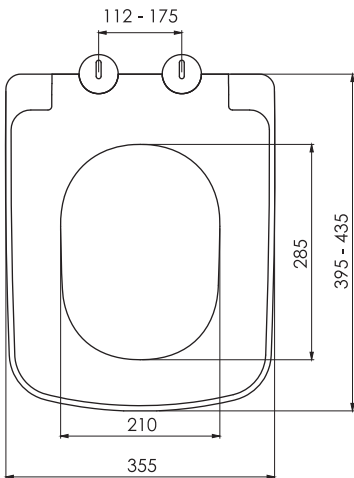

JOTA

DUROPLAST

YAVAŞ KAPANAN KLOZET KAPAĞI

DUROPLAST SOFT CLOSE
SEAT COVER

Kolay Montaj
Easy Mounting

Sessiz yavaş kapanır
Silent slow closing

Tak-çıkart
Plug-in

Kolay Temizlik
Easy Cleaning

0413

DUROPLAST YAVAŞ KAPANAN KLOZET KAPAĞI

DUROPLAST SOFT CLOSE SEAT COVER

Bürüt ağırlık	Gross weight	16.70
Net ağırlık	Net weight	15.30
Koli ölçüsü (cm)	Box size	37x48x39
Koli adedi	Capacity of box	6
Renkler	Colours	Beyaz / white