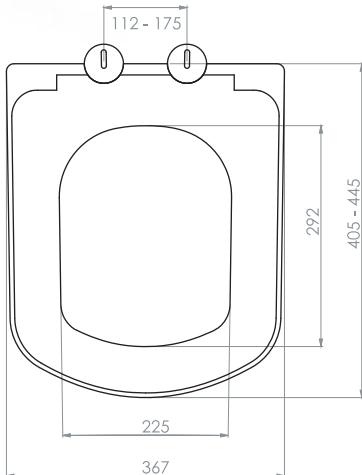

OPUS

DUROPLAST

YAVAŞ KAPANAN KLOZET KAPAĞI

DUROPLAST SOFT CLOSE
SEAT COVER

Kolay Montaj
Easy Mounting

Sessiz yavaş kapanır
Silent slow closing

Tak-çıkart
Plug-in

Kolay Temizlik
Easy Cleaning

0404

**DUROPLAST YAVAŞ KAPANAN
KLOZET KAPAĞI**
DUROPLAST SOFT CLOSE SEAT COVER

Bürüt ağırlık	Gross weight	15.10
Net ağırlık	Net weight	13.70
Koli ölçüsü (cm)	Box size	36x48x39
Koli adedi	Capacity of box	6
Renkler	Colours	Beyaz / white