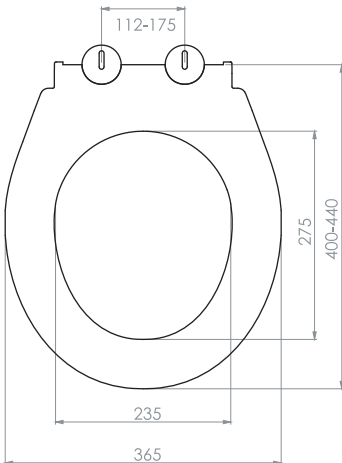

NICE

DUROPLAST

YAVAŞ KAPANAN KLOZET KAPAĞI

DUROPLAST SOFT CLOSE
SEAT COVER

Kolay Montaj
Easy Mounting

Sessiz yavaş kapanır
Silent slow closing

Tak-çıkart
Plug-in

Kolay Temizlik
Easy Cleaning

0400

**DUROPLAST YAVAŞ KAPANAN
KLOZET KAPAĞI**
DUROPLAST SOFT CLOSE SEAT COVER

Bürüt ağırlık	Gross weight	13.10
Net ağırlık	Net weight	11.00
Koli ölçüsü (cm)	Box size	34x46x39
Koli adedi	Capacity of box	6
Renkler	Colours	Beyaz / white