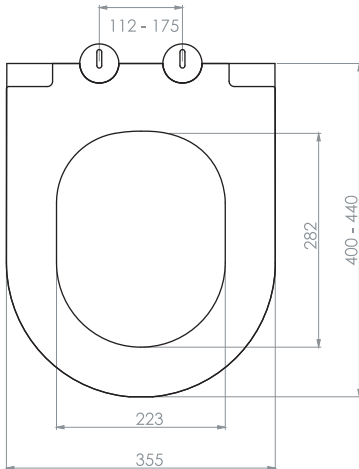

SLIM ELEGANCE

DUROPLAST

YAVAŞ KAPANAN KLOZET KAPAĞI

DUROPLAST SOFT CLOSE
SEAT COVER

Kolay Montaj
Easy Mounting

Sessiz yavaş kapanır
Silent slow closing

Tak-çıkart
Plug-in

Kolay Temizlik
Easy Cleaning

0411

**DUROPLAST YAVAŞ KAPANAN
KLOZET KAPAĞI**
DUROPLAST SOFT CLOSE SEAT COVER

Bürüt ağırlık	Gross weight	15.30
Net ağırlık	Net weight	13.50
Koli ölçüsü (cm)	Box size	35x47x39
Koli adedi	Capacity of box	6
Renkler	Colours	Beyaz / white