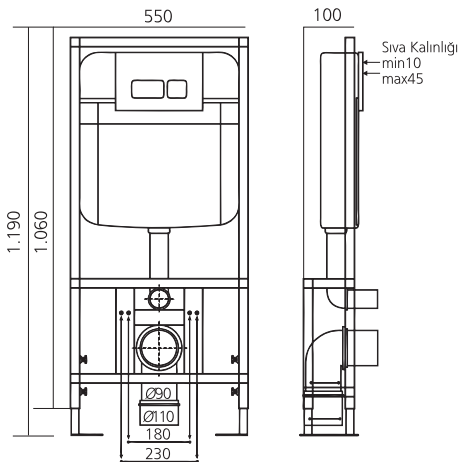

GÖMME REZERVUAR CONCEALED CISTERNS

Alan tasarrufu
Space Saving

Kolay Montaj
Easy Mounted

Su Tasarrufu
Water conservation

Sessiz
Silent

Hijyenik
Hygienic

5 yıl Garanti
5 Year Guaranty

0026

3/6 LİTRE GÖMME REZERVUAR (TEK AYAKLI)
CONCEALED TANK SYSTEM RESERVOIR WITH
SINGLE LEG (WITH DOUBLE BUTTON 3/6 LT.)

Bürüt ağırlık	Gross weight	13.00 kg
Net ağırlık	Net weight	11.50 kg
Koli ölçüsü (cm)	Box size	15x11x60
Koli adedi	Capacity of box	1