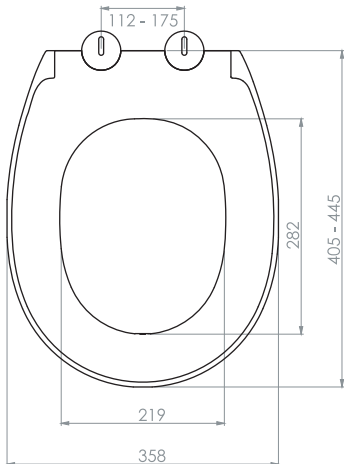

GENESIS

DUROPLAST

YAVAŞ KAPANAN KLOZET KAPAĞI

DUROPLAST SOFT CLOSE
SEAT COVER

Kolay Montaj
Easy Mounting

Sessiz yavaş kapanır
Silent slow closing

Tak-çıkır
Plug-in

Kolay Temizlik
Easy Cleaning

0401

DUROPLAST YAVAŞ KAPANAN KLOZET KAPAĞI

DUROPLAST SOFT CLOSE SEAT COVER

Bürüt ağırlık	Gross weight	15.90
Net ağırlık	Net weight	13.80
Koli ölçüsü (cm)	Box size	35x47x39
Koli adedi	Capacity of box	6
Renkler	Colours	Beyaz / white