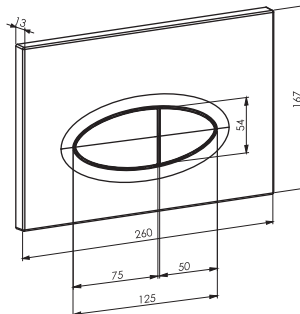

BUTONLAR BUTTONS

0040

Mat krom buton

Chrome satin button

0041

Parlak krom buton

Chrome button

0042

Beyaz buton

White button

0050

Mat krom buton

Chrome satin button

0051

Parlak krom buton

Chrome button

0052

Beyaz buton

White button

0054

Füme buton

Fume button

0060

Mat krom buton

Chrome satin button

0061

Parlak krom buton

Chrome button

0062

Beyaz buton

White button

0064

Füme buton

Fume button

0063

Gold buton

Gold button

Teknik Çizimler / Technical Details

0040

0050

0060